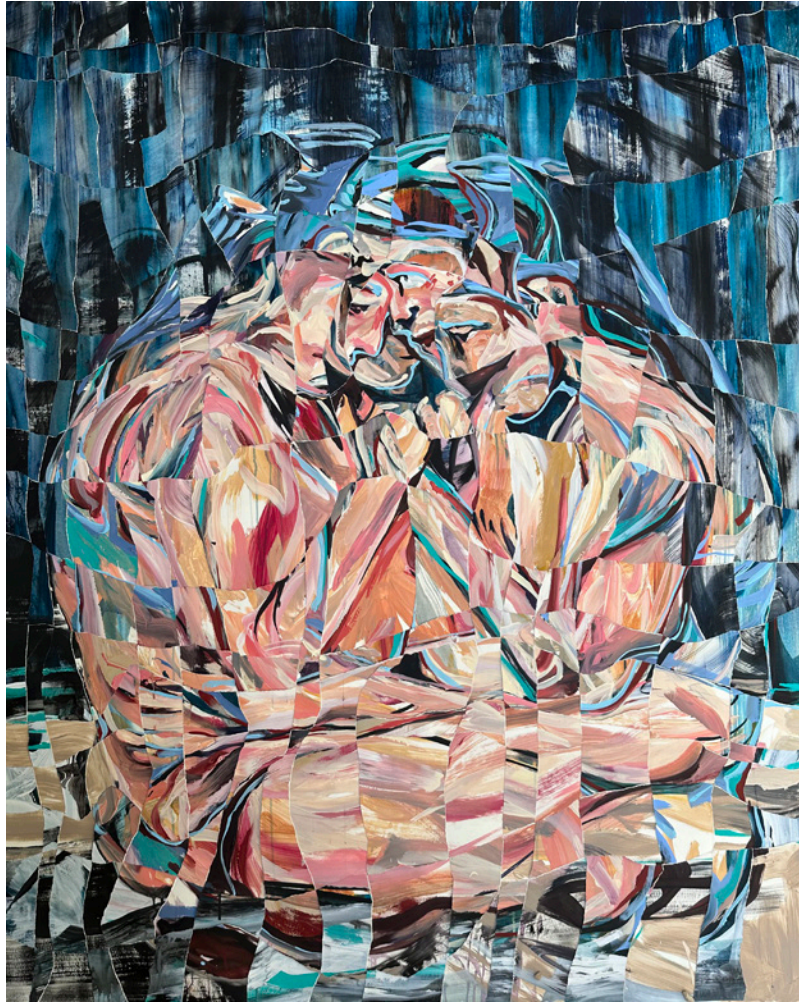

Monolite

Acrylic on Paper

170 cm x 140 cm (67" x 55")

Nicolas Auvray Gallery - New York

www.nicolasauvraygallery.com

+ 1 917 340 3639 (USA) | / info@nicolasauvraygallery.com

NYC: 522 West 23rd street, New York, NY, 10011