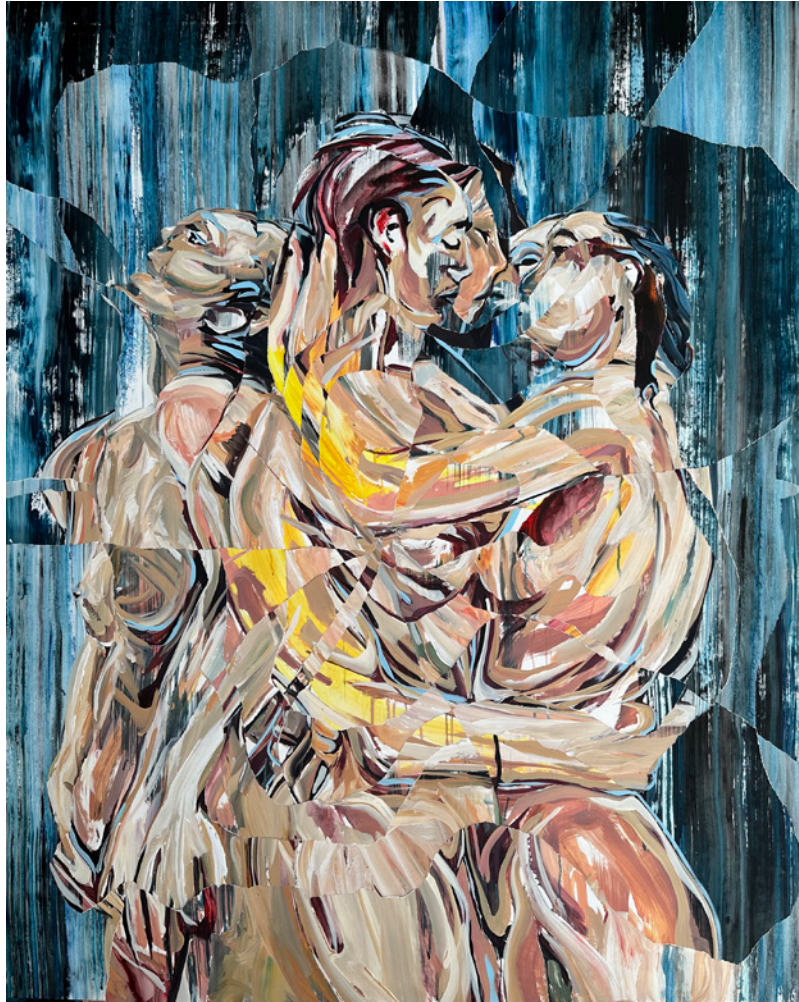

Monolite I

Acrylic on Paper

170 cm x 140 cm (67" x 55")

Nicolas Auvray Gallery - New York

www.nicolasauvraygallery.com

+ 1 917 340 3639 (USA) | / info@nicolasauvraygallery.com

NYC: 522 West 23rd street, New York, NY, 10011