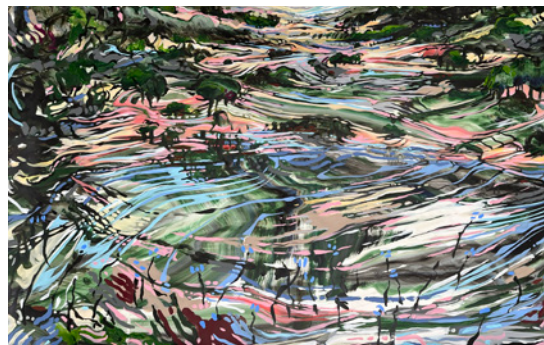

Il arrive dans un tournoiement
Acrylic on Paper
100 cm x 150 cm (39.3" x 59")