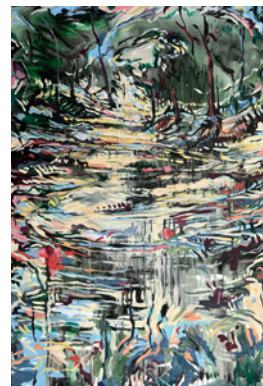

Cœur de forêt
Acrylic on Paper
150 cm x 100 cm (59" x 39.3")