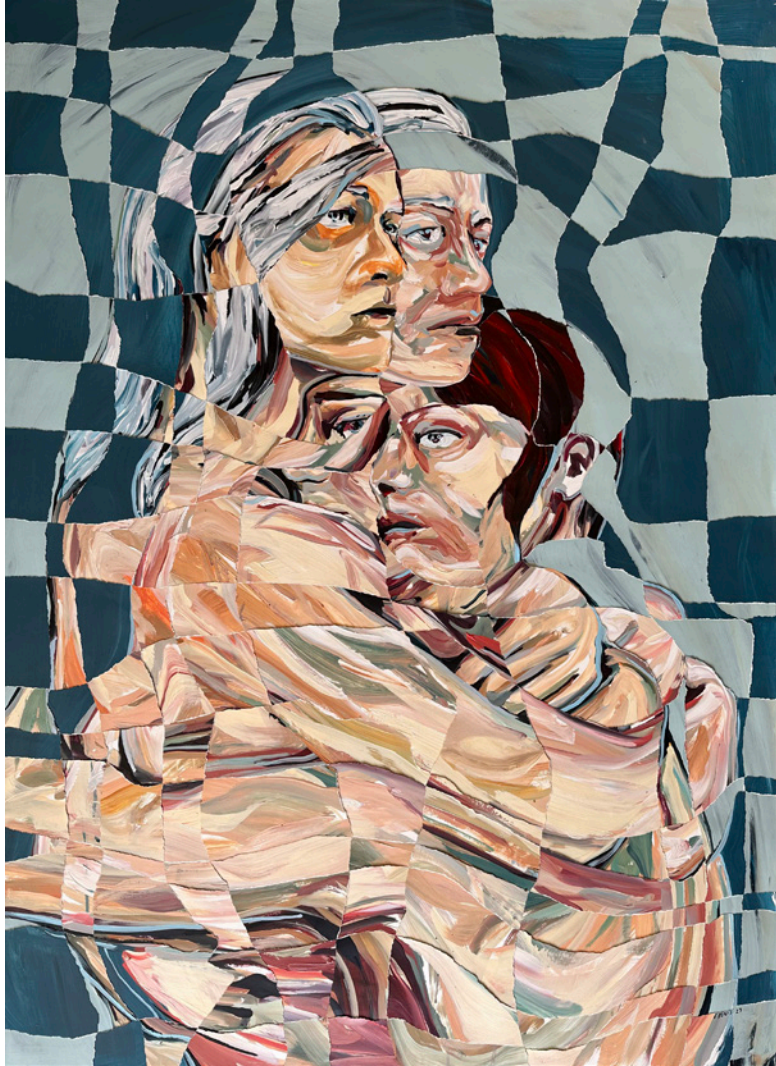

Temps d'Amour II

Acrylic on Paper

150 cm x 110 cm (59" x 43")

Nicolas Auvray Gallery - New York

www.nicolasauvraygallery.com

+ 1 917 340 3639 (USA) | / info@nicolasauvraygallery.com

NYC: 522 West 23rd street, New York, NY, 10011