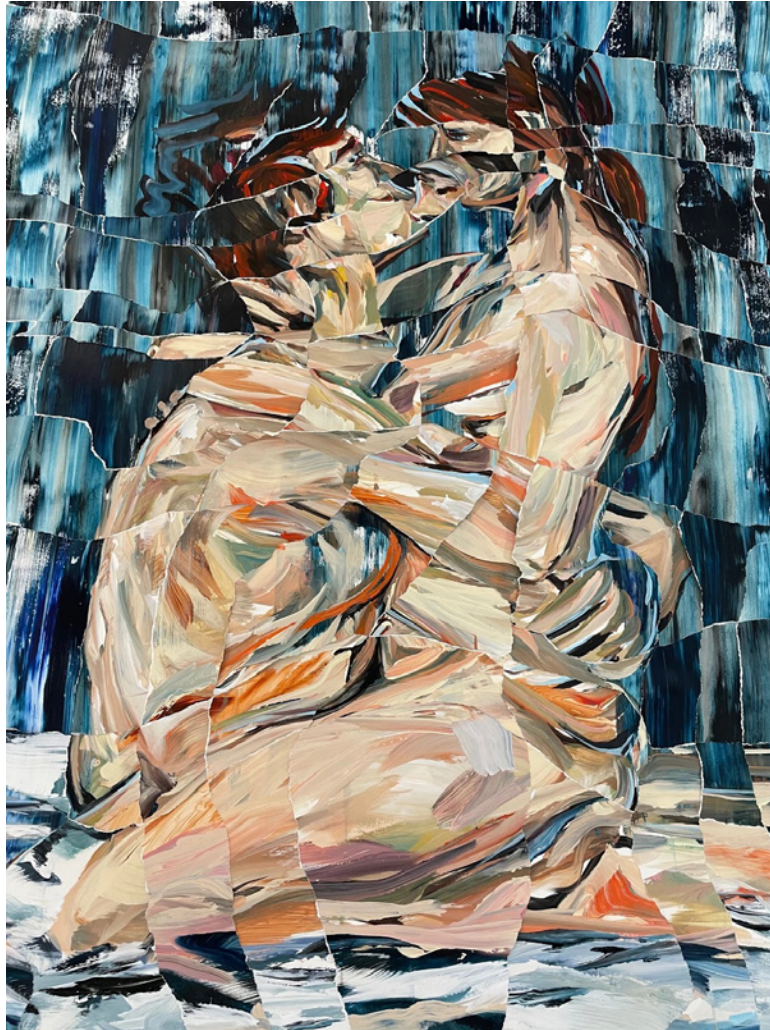

Amour Partagé II *

Acrylic on Paper

104 cm x 150 cm (39.3" x 59")

Nicolas Auvray Gallery - New York

www.nicolasauvraygallery.com

+ 1 917 340 3639 (USA) | / info@nicolasauvraygallery.com

NYC: 522 West 23rd street, New York, NY, 10011