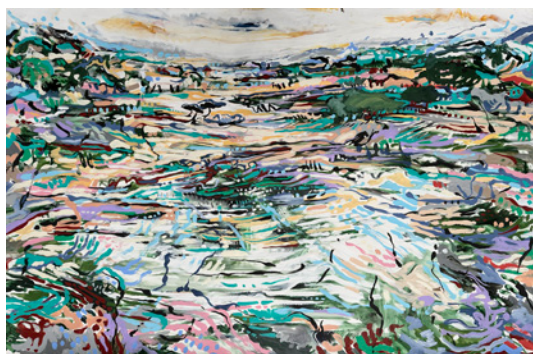

Souvenir des dunes II
Acrylic on Paper
100 cm x 150 cm (39.3" x 59")