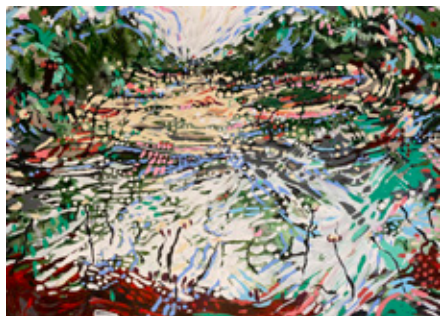

Le Rêveur
Acrylic on Paper
140 cm x 100 cm (55.1" x 39.3")

Nord
Acrylic on Paper
150 cm x 100 cm (59" x 39.3")

Sud
Acrylic on Paper
150 cm x 90 cm (59" x 35.4")

CHRONIQUES TEMPORELLES Index

CHRONIQUES TEMPORELLES