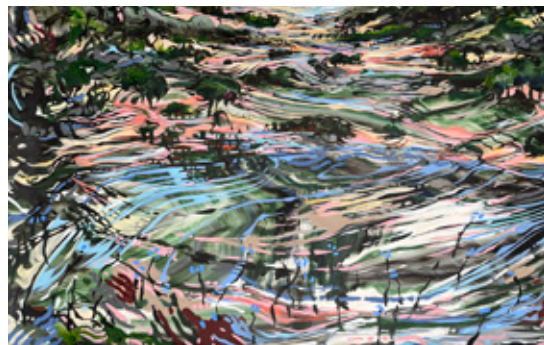

Il arrive dans un tournoiement
Acrylic on Paper
100 cm x 150 cm (39.3" x 59")