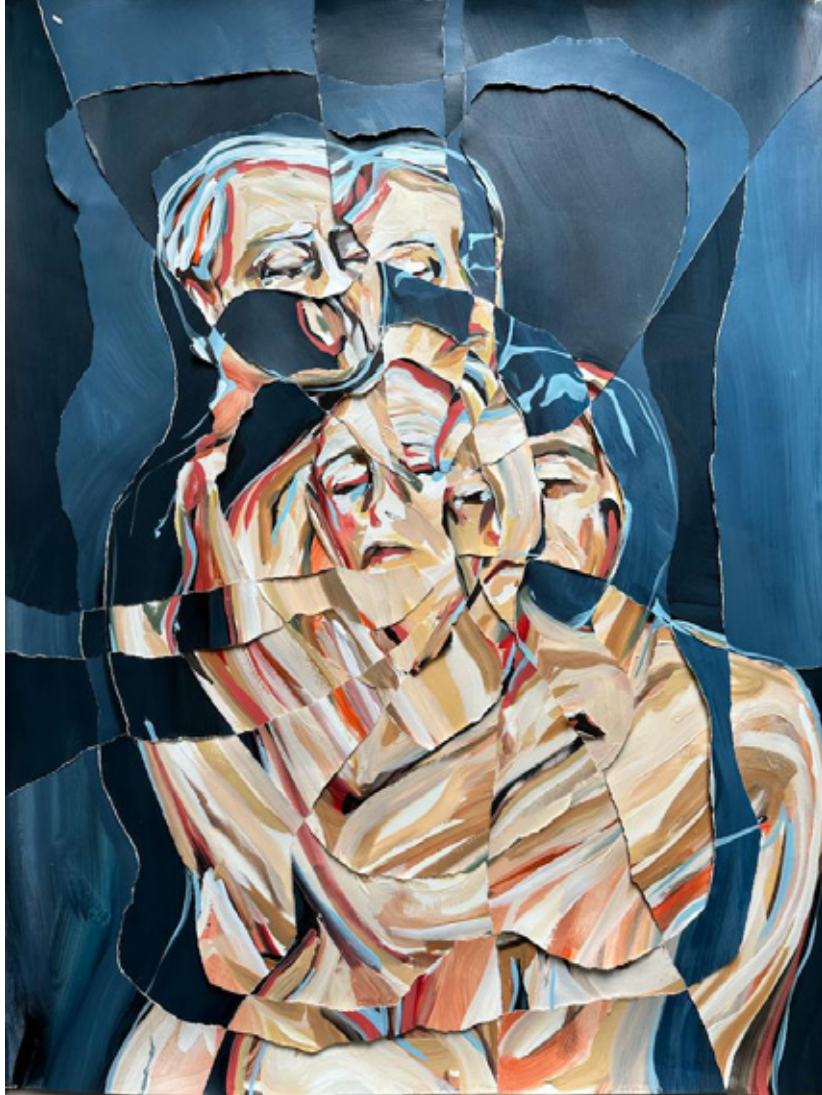

Temps d'Amour

Acrylic on Paper

150 cm x 100 cm (59" x 39")

Nicolas Auvray Gallery - New York

www.nicolasauvraygallery.com

+ 1 917 340 3639 (USA) | / info@nicolasauvraygallery.com

522 West 23rd street, New York, NY, 10011