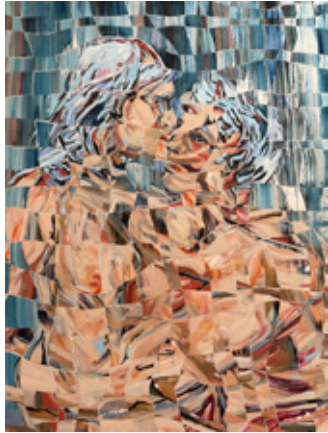

INNERWORLD

Amour Partagé I *
Acrylic on Paper
104 cm x 140 cm (41" x 55.3")