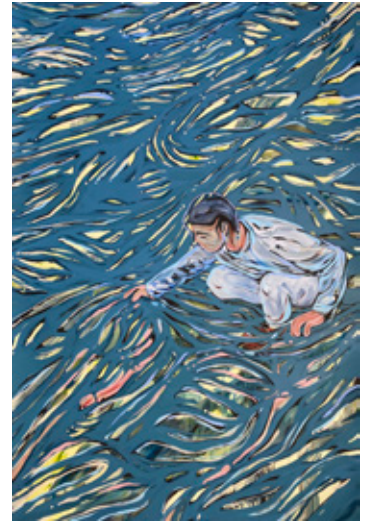

Le Rêveur
Acrylic on Paper
140 cm x 100 cm (55.1" x 39.3")

Nord
Acrylic on Paper
150 cm x 100 cm (59" x 39.3")

Sud
Acrylic on Paper
150 cm x 90 cm (59" x 35.4")

CHRONIQUES TEMPORELLES Index

CHRONIQUES TEMPORELLES