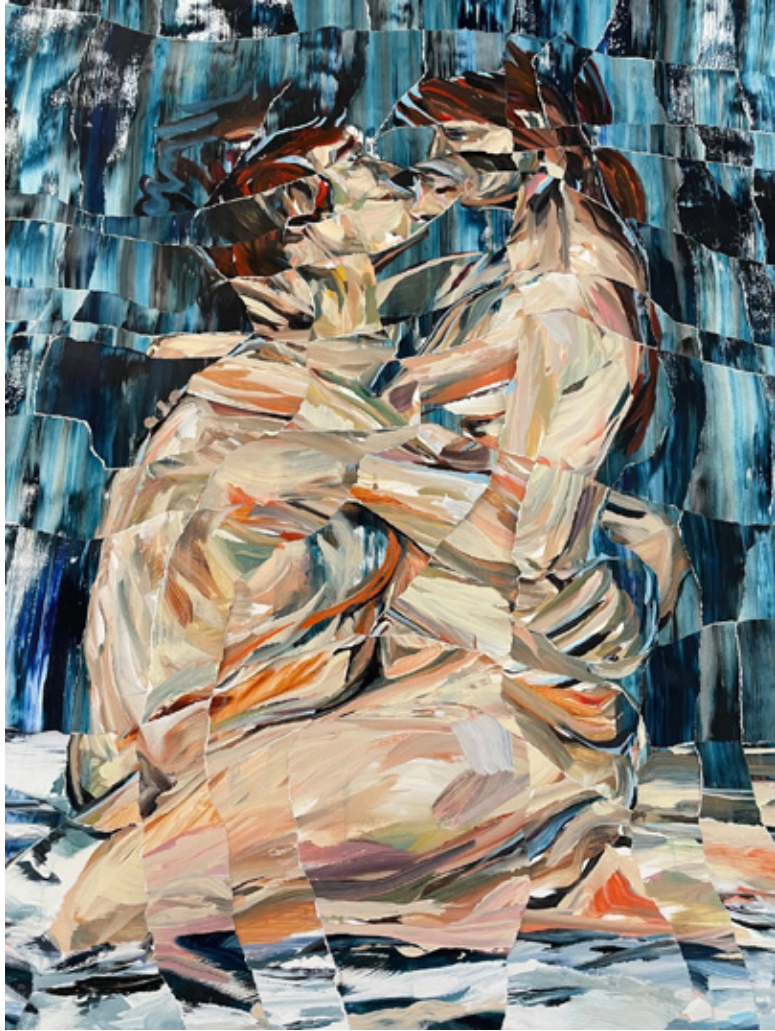

Amour Partagé II *

Acrylic on Paper

104 cm x 150 cm (39.3" x 59")

Nicolas Auvray Gallery - New York

www.nicolasauvraygallery.com

+ 1 917 340 3639 (USA) | / info@nicolasauvraygallery.com

522 West 23rd street, New York, NY, 10011