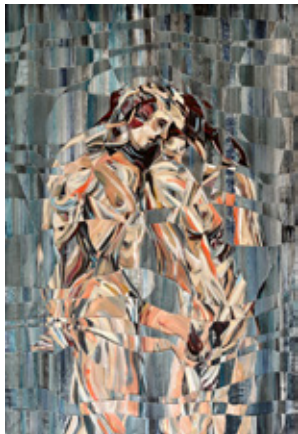

For the past ten years, Denis has engaged with figments of memory and explored the body as a site of consciousness in his painting practice. Over time his works have evolved from dark and rich tableaux to more expansive works with sinuous lines and a bright, acidulated palette. In 2021, the lockdown due to pandemic led him to Noirmoutier where a premonitory dream inspired him a new series – “The river song”. In it he saw the island and his family home engulfed into water with only the treetops and the roof emerged. He pondered over the relentless climatic change and its consequences on nature, as well as man’s initiatory path faced with the impending unavoidable calamity.

INNERWORLD

Amour Partagé I *
Acrylic on Paper
104 cm x 140 cm (41" x 55.3")

Amour Partagé II *
Acrylic on Paper
104 cm x 150 cm (39.3" x 59")

Pas Sûr *
Acrylic on Paper
136 cm x 150 cm (53.75" x 59")

Transcendence *
Acrylic on Paper
180 cm x 149 cm (71" x 58.75")