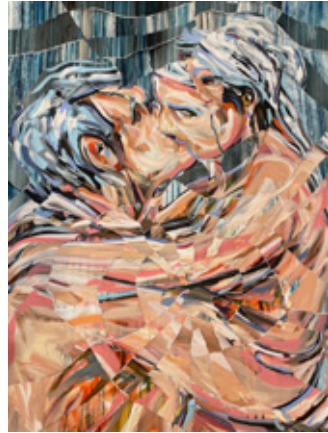

Pas Sûr *
Acrylic on Paper
136 cm x 150 cm (53.75" x 59")