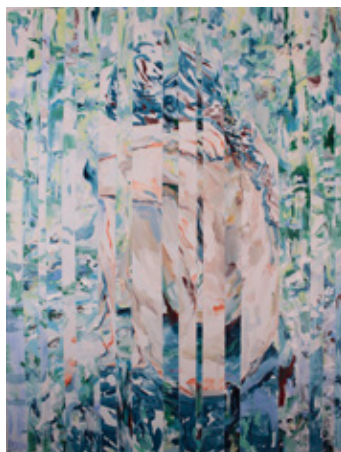

Être
Acrylic on Paper
140 cm x 110 cm (55.1" x 43.3")