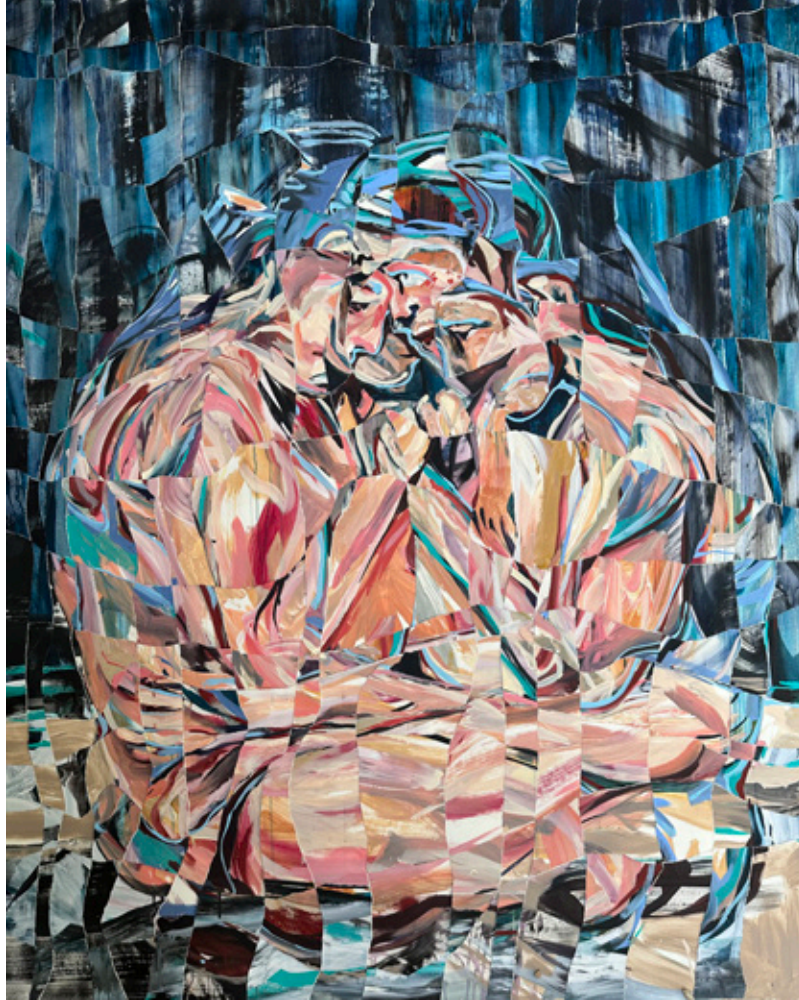

Monolite

Acrylic on Paper

170 cm x 140 cm (67" x 55")

Nicolas Auvray Gallery - New York

www.nicolasauvraygallery.com

+ 1 917 340 3639 (USA) | / info@nicolasauvraygallery.com

522 West 23rd street, New York, NY, 10011