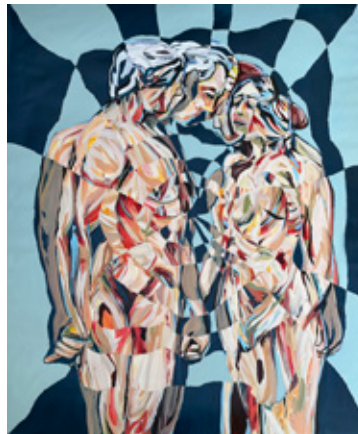

Ensemble
Acrylic on Paper
170 cm x 140 cm (67" x 55")