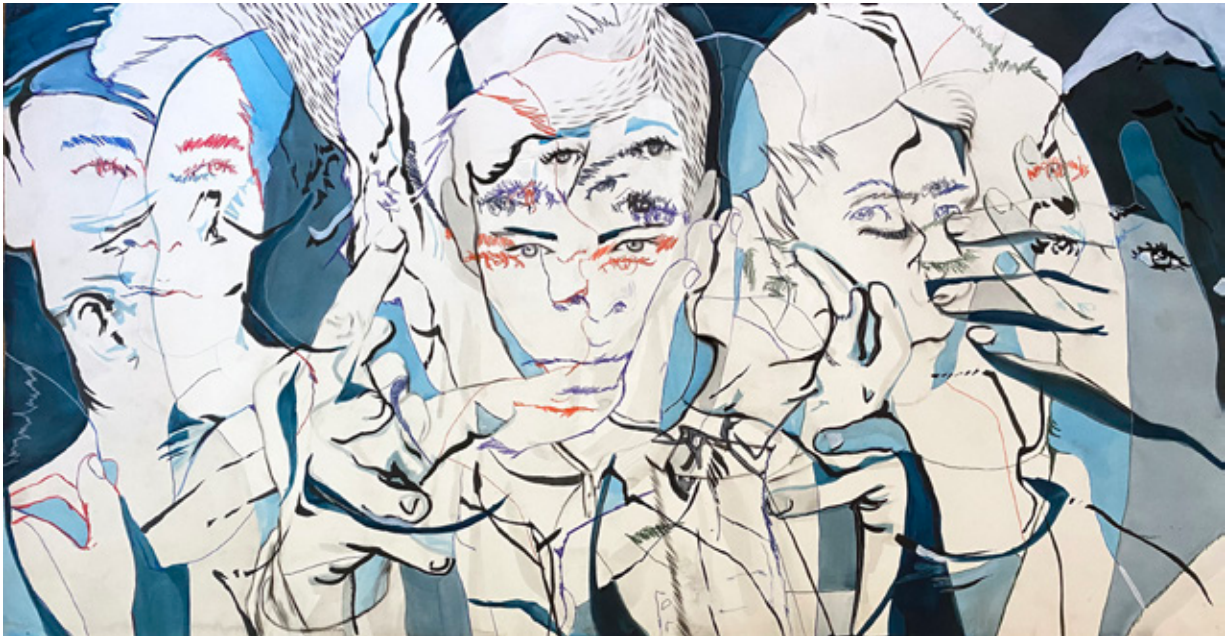

Nuisance V

Mixed Media on Paper

50 cm x 90 cm (19.7" x 35.4")

Nicolas Auvray Gallery - New York

www.nicolasauvraygallery.com

+ 1 917 340 3639 (USA) | / info@nicolasauvraygallery.com

522 West 23rd street, New York, NY, 10011