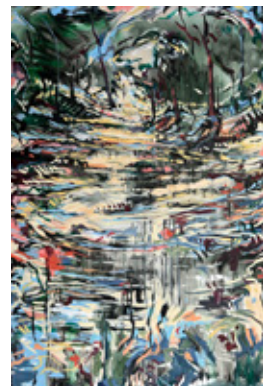

Le Rêveur
Acrylic on Paper
140 cm x 100 cm (55.1" x 39.3")

Nord
Acrylic on Paper
150 cm x 100 cm (59" x 39.3")

Sud
Acrylic on Paper
150 cm x 90 cm (59" x 35.4")

CHRONIQUES TEMPORELLES Index

CHRONIQUES TEMPORELLES

Vétheuil à quai
Acrylic on Paper
140 cm x 100 cm (55.1" x 39.3")

Souvenir des dunes
Acrylic on Paper
75 cm x 100 cm (29.5" x 39.3")

Il arrive dans un tournoiement
Acrylic on Paper
100 cm x 150 cm (39.3" x 59")

Souvenir des dunes II
Acrylic on Paper
100 cm x 150 cm (39.3" x 59")

Mars III
Acrylic on Paper
150 cm x 240 cm (59" x 94")

Cœur de forêt
Acrylic on Paper
150 cm x 100 cm (59" x 39.3")

Dunes II*
Acrylic on Paper
100 cm x 150 cm (39.3" x 59")