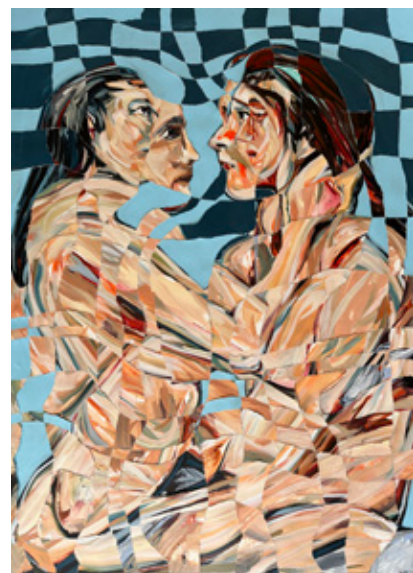

Temps d'Amour III
Acrylic on Paper
150 cm x 110 cm (59" x 43")