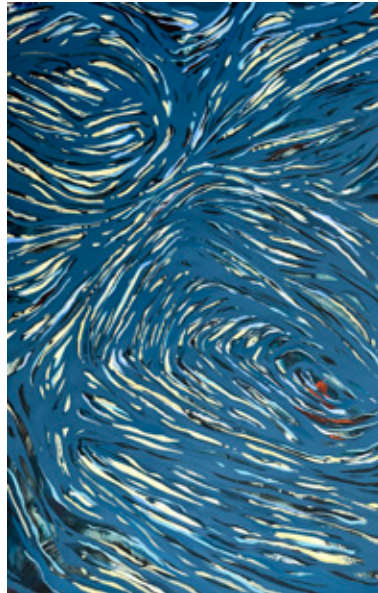

Le Rêveur
Acrylic on Paper
140 cm x 100 cm (55.1" x 39.3")

Nord
Acrylic on Paper
150 cm x 100 cm (59" x 39.3")

Sud
Acrylic on Paper
150 cm x 90 cm (59" x 35.4")

CHRONIQUES TEMPORELLES Index

CHRONIQUES TEMPORELLES