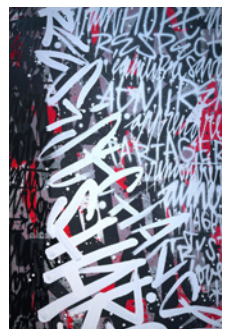

Gallery: 520 West 23rd Street, Chelsea, New York, | 23 Lewis Street , Greenwich CT

Index

MANY FACES 01
63" x 39"

MANY FACES 02
63" x 39"

CONSTRUIRE 01
35" x 47"

OBSERVE 01
39" x 63"

HOPE 01
39" x 63"

CHANGE 01
39" x 63"