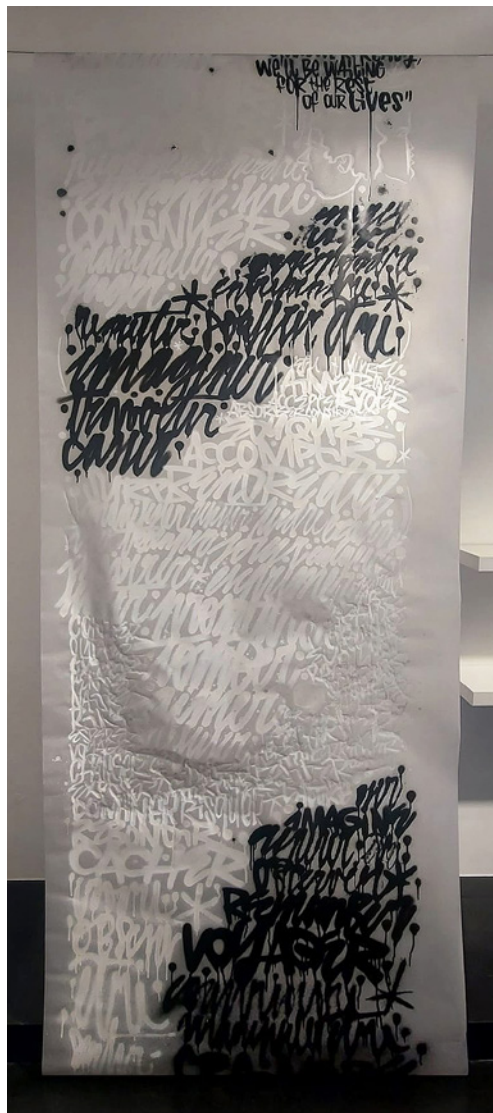

DANSAERT o6

Denis Meyers - 2021
40x110" (101 x 279.4cm)
Acrylic on Velum Paper

Galerie l'Atelier - New York - Greenwich CT - Paris

galerielatelier.com / contact@galerielatelier.com / + 1 917 340 3639 (USA)

Gallery: 520 West 23rd Street, Chelsea, New York, | 23 Lewis Street , Greenwich CT