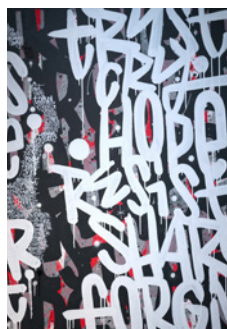

Gallery: 520 West 23rd Street, Chelsea, New York, | 23 Lewis Street , Greenwich CT

Index

MANY FACES 01
63" x 39"

MANY FACES 02
63" x 39"

CONSTRUIRE 01
35" x 47"

OBSERVE 01
39" x 63"

HOPE 01
39" x 63"

CHANGE 01
39" x 63"