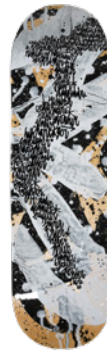

Gallery: 520 West 23rd Street, Chelsea, New York, | 23 Lewis Street, Greenwich CT

Denis Meyers

Galerie l'Atelier

AIMER 01
35" X 47"

REVER PERSO 01
25" X 25"

SKATE 01
30" X 8"

SKATE 02
30" X 8"

SKATE 03
30" X 8"