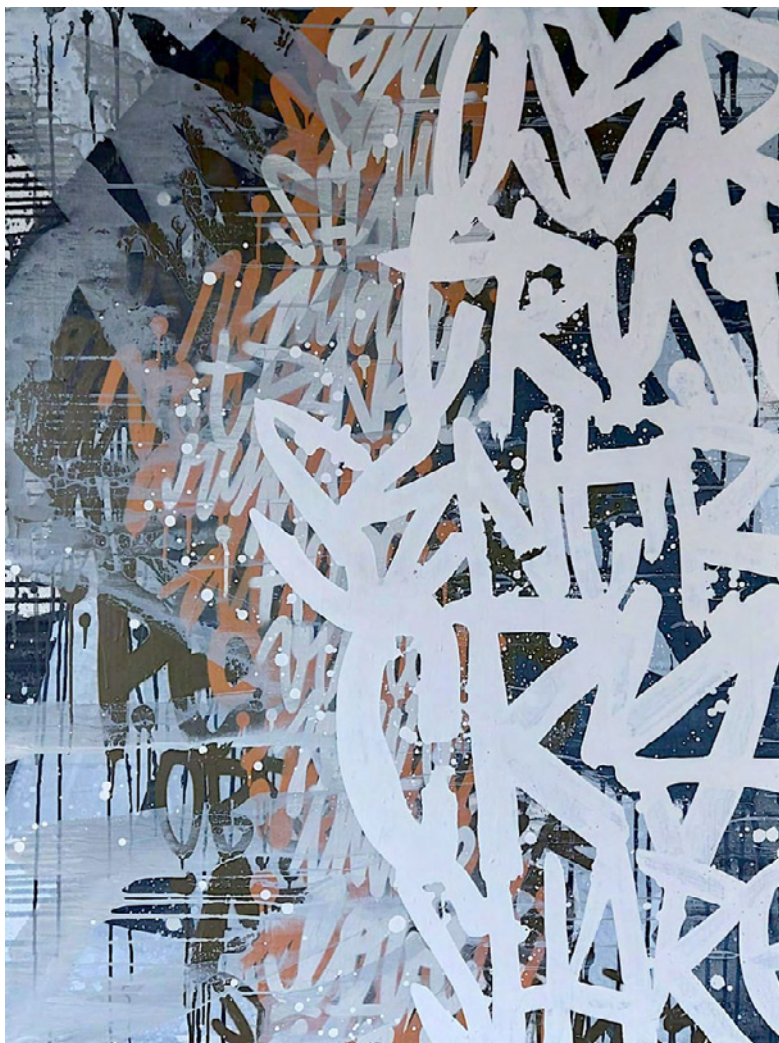

TRUST 01

Denis Meyers - 2021
35x47" (89 x 119.4 cm)
Spray Paints (Montana 94), Acrylic and Posca

Galerie l'Atelier - New York - Greenwich CT - Paris

galerielatelier.com / contact@galerielatelier.com / +1 917 340 3639 (USA)

Gallery: 520 West 23rd Street, Chelsea, New York, | 23 Lewis Street, Greenwich CT