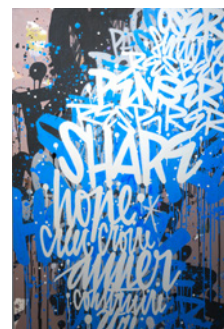

HOPE 02
39" x 63"