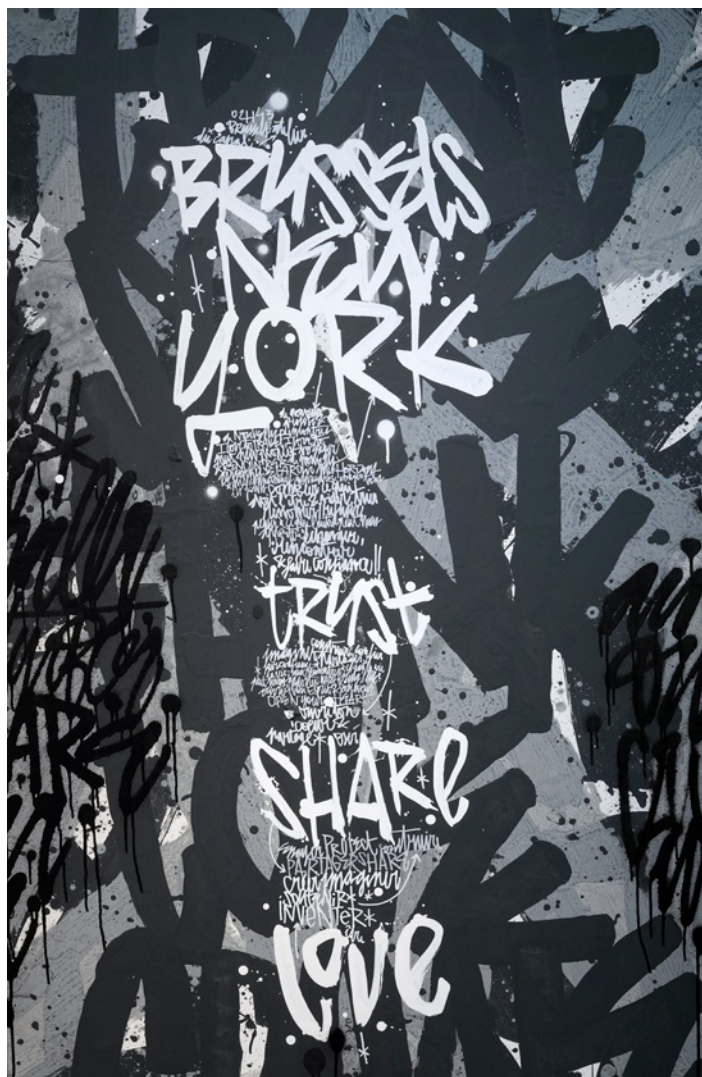

BXLNY

Denis Meyers - 2022
39x63" (99 x 160 cm)
Spray Paints (Montana 94), Acrylic and Posca

Galerie l'Atelier - New York - Greenwich CT - Paris

galerielatelier.com / contact@galerielatelier.com / +1 917 340 3639 (USA)

Gallery: 520 West 23rd Street, Chelsea, New York, | 23 Lewis Street, Greenwich CT