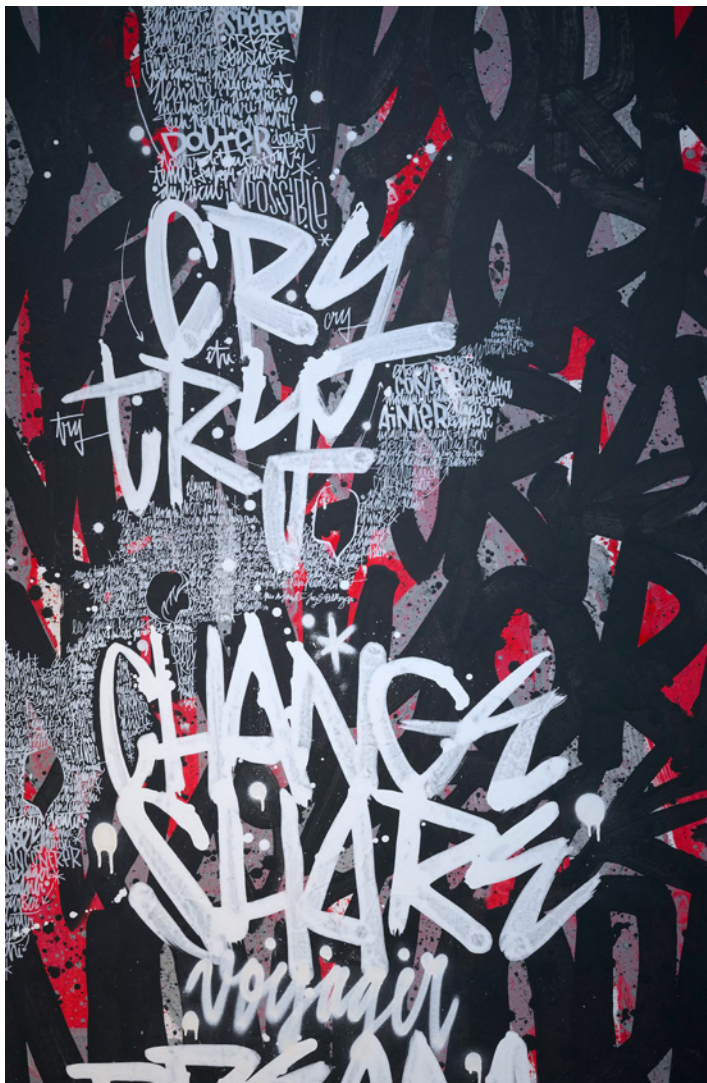

CHANGE 01

Denis Meyers - 2022
39x63" (99 x 160 cm)
Spray Paints (Montana 94), Acrylic and Posca

Galerie l'Atelier - New York - Greenwich CT - Paris

galerielatelier.com / contact@galerielatelier.com / +1 917 340 3639 (USA)

Gallery: 520 West 23rd Street, Chelsea, New York, | 23 Lewis Street, Greenwich CT