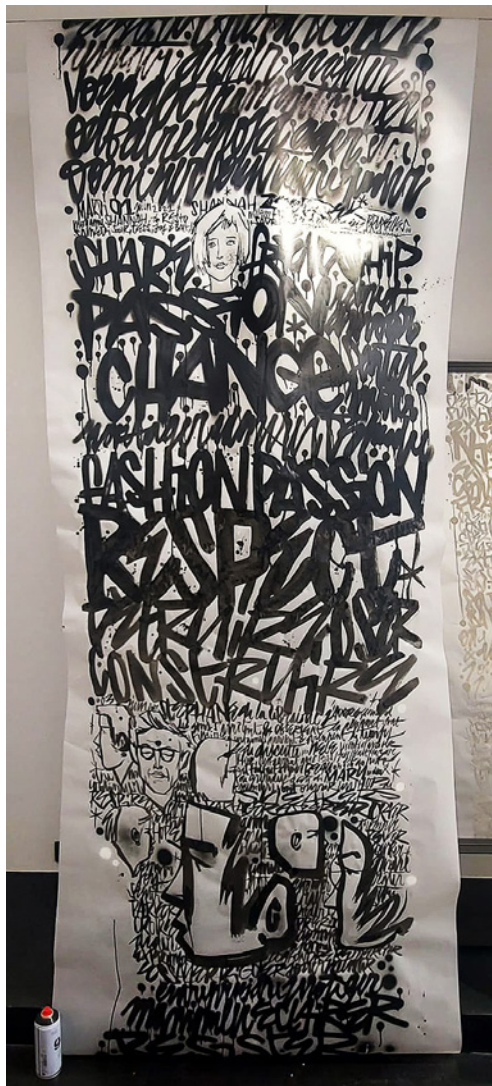

DANSAERT 01

Denis Meyers - 2021
40x110" (101 x 279.4cm)
Acrylic on Velum Paper

Galerie l'Atelier - New York - Greenwich CT - Paris

galerielatelier.com / contact@galerielatelier.com / +1 917 340 3639 (USA)

Gallery: 520 West 23rd Street, Chelsea, New York, | 23 Lewis Street, Greenwich CT