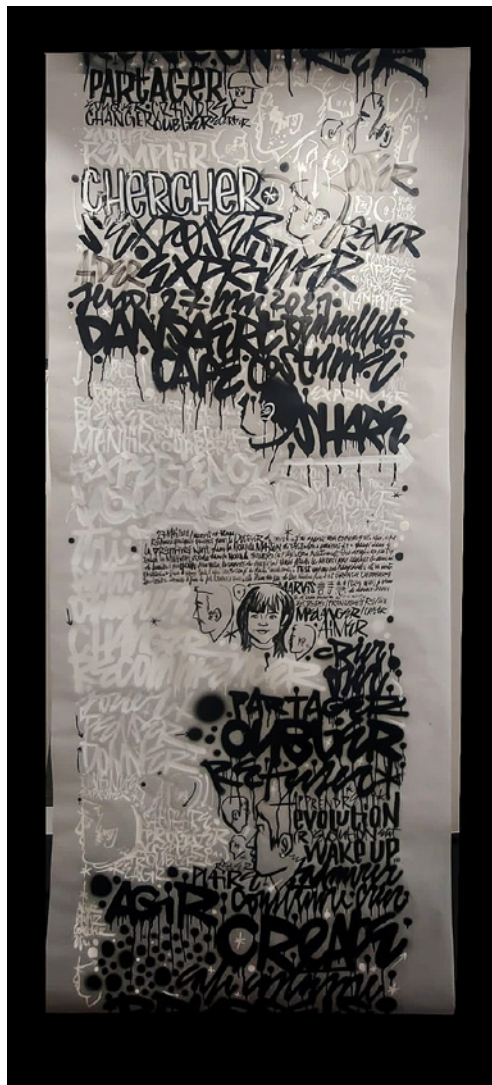

DANSAERT 03

Denis Meyers - 2021
40x110" (101 x 279.4cm)
Acrylic on Velum Paper

Galerie l'Atelier - New York - Greenwich CT - Paris

galerielatelier.com / contact@galerielatelier.com / +1 917 340 3639 (USA)

Gallery: 520 West 23rd Street, Chelsea, New York, | 23 Lewis Street, Greenwich CT