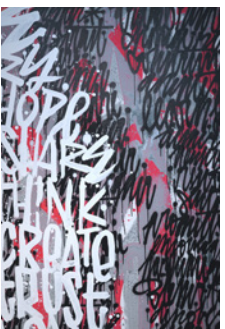

CREATE 01
39" x 63"