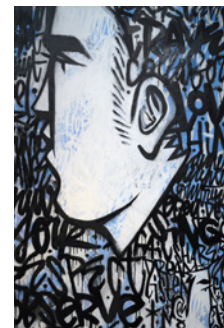

Gallery: 520 West 23rd Street, Chelsea, New York, | 23 Lewis Street , Greenwich CT

Index

MANY FACES 01
63" x 39"

MANY FACES 02
63" x 39"

CONSTRUIRE 01
35" x 47"

OBSERVE 01
39" x 63"

HOPE 01
39" x 63"

CHANGE 01
39" x 63"