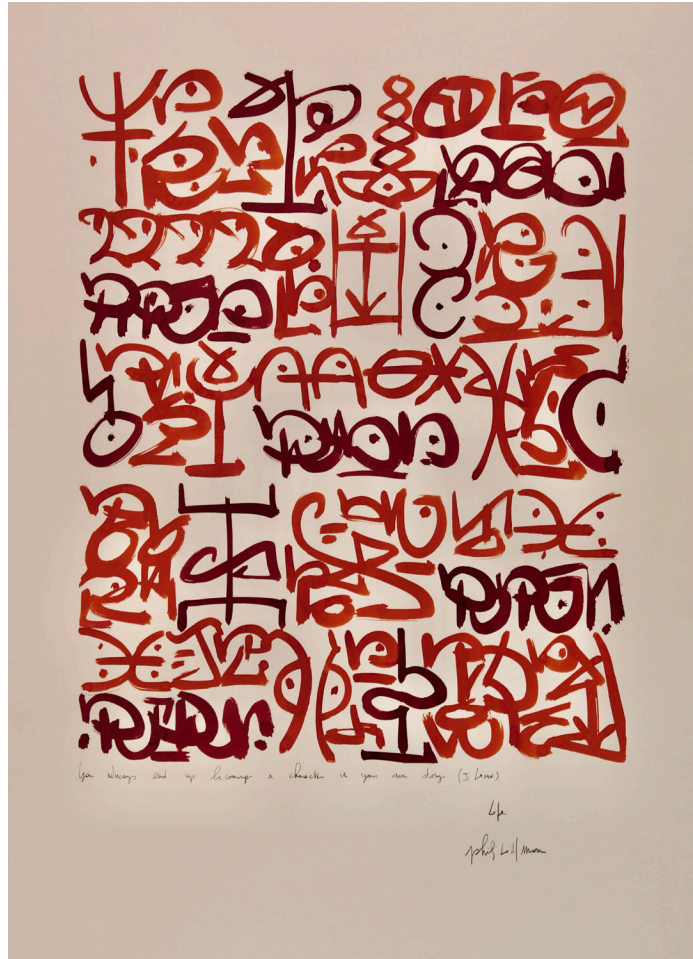

LIFE

Philip Wittmann - 2023

41" x 29", framed

Ink on paper

Nicolas Auvray Gallery - New York - Paris

nicolasauvraygallery.com / contact@nicolasauvraygallery.com / + 1 917 340 3639 (USA)

Gallery: 522 West 23rd Street, Chelsea, New York,