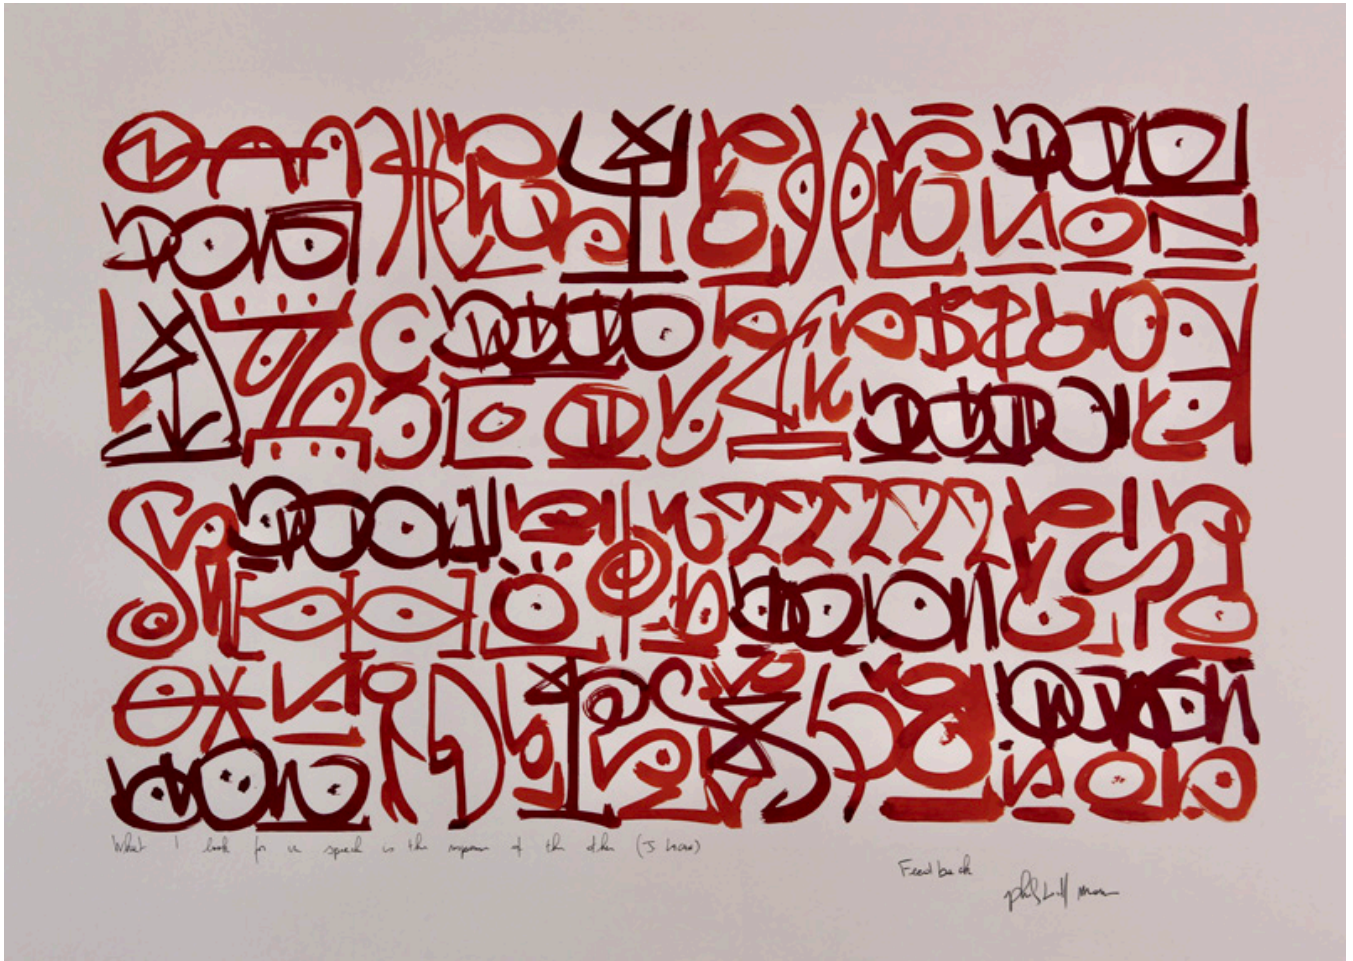

FEEDBACK

Philip Wittmann - 2023
40.50" x 29.70", framed
Ink on paper

Nicolas Auvray Gallery - New York - Paris

nicolasauvraygallery.com / contact@nicolasauvraygallery.com / +1 917 340 3639 (USA)

Gallery: 522 West 23rd Street, Chelsea, New York,