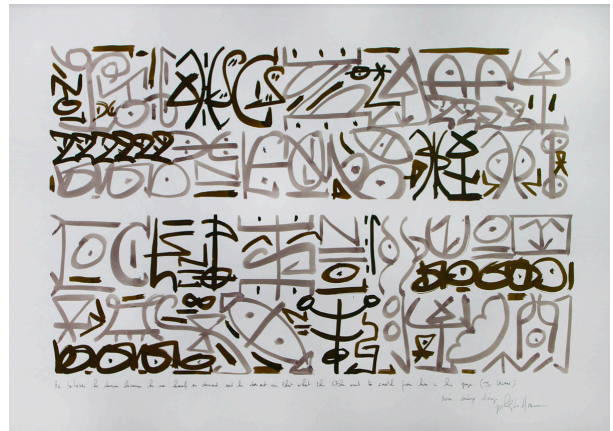

# Index

UKRAINE 1.0 28.74" x 40.55"

SOUNDNESS 41" x 29"

CONCEPTION 41" x 29"

NEVER ENDING STORY 41" x 29"

DISTORTED 41" x 29"

CARE FREE 41" x 29"

Nicolas Auvray Gallery - New York - Paris