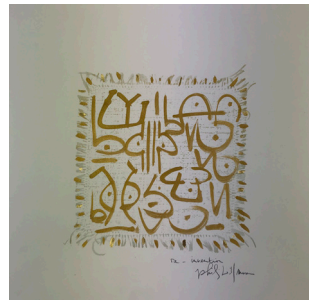

Gallery: 522 West 23rd Street, Chelsea, New York,

RISK  
40.50" x 28.70"

LIFE  
41" x 29"

MIND AND BODY  
40.50" x 28.70"

THE RULE  
29" x 41"

INVISIBLE  
20" x 20"

RE-INVENTION  
20" x 20"

WILLINGNESS  
20" x 20"