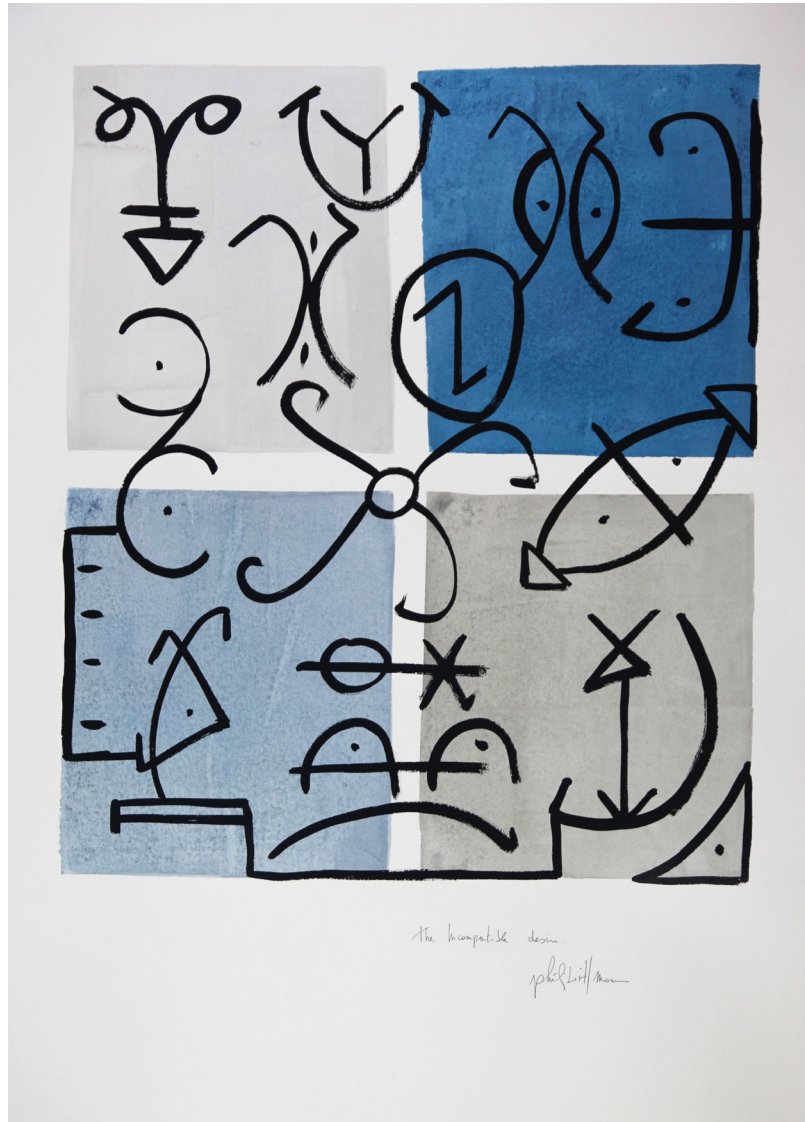

THE INCOMPATIBLE DESIRE

Philip Wittmann - 2022
30.5" x 40.5", framed
Ink on paper