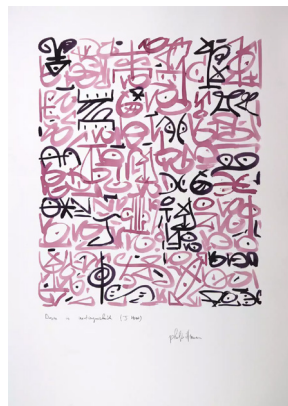

DESIRE IS INEXTINGUISHABLE
40.50" x 28.70"