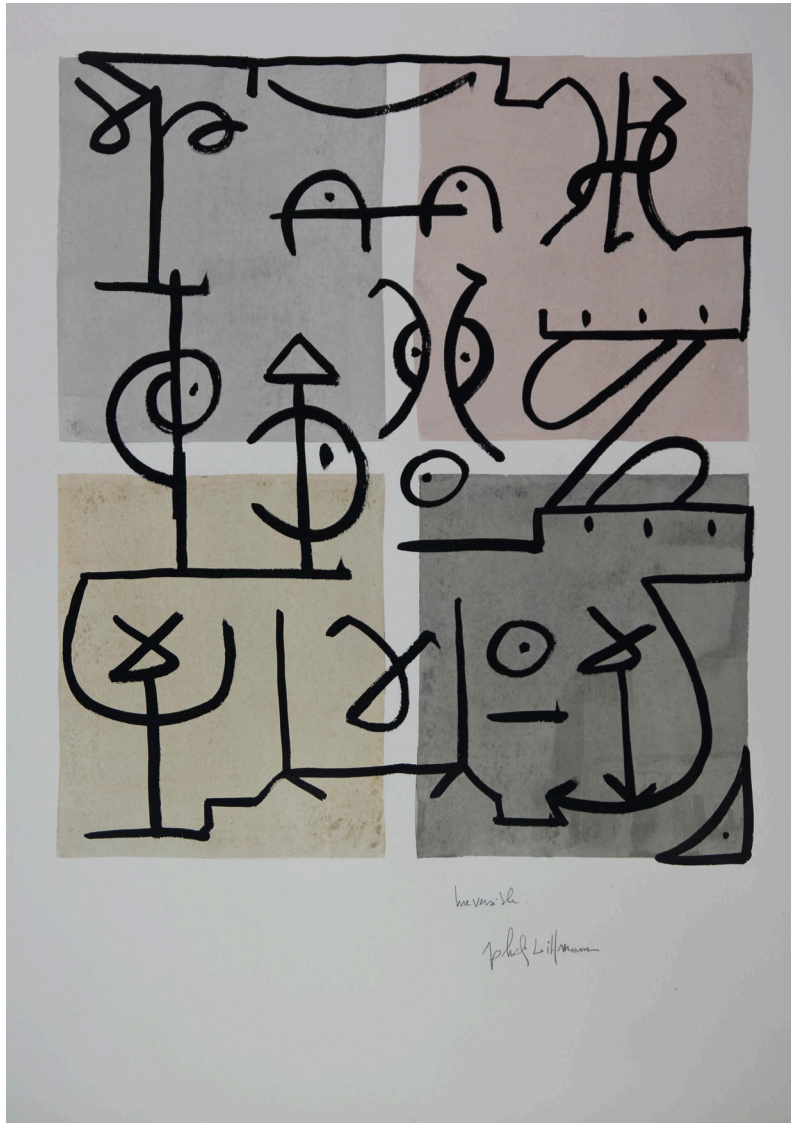

THE INCOMPATIBLE DESIRE

Philip Wittmann - 2022  
30.5" x 40.5", framed  
Ink on paper

IRREVERSIBLE

Philip Wittmann - 2021  
29"x23.6", unframed  
Ink on paper

CONTRADICTION

Philip Wittmann - 2021  
29"x23.6", unframed  
Ink on paper