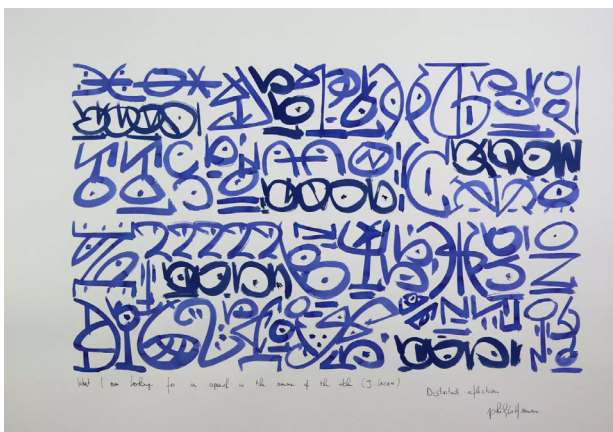

# Index

UKRAINE 1.0 28.74" x 40.55"

SOUNDNESS 41" x 29"

CONCEPTION 41" x 29"

NEVER ENDING STORY 41" x 29"

DISTORTED 41" x 29"

CARE FREE 41" x 29"

Nicolas Auvray Gallery - New York - Paris