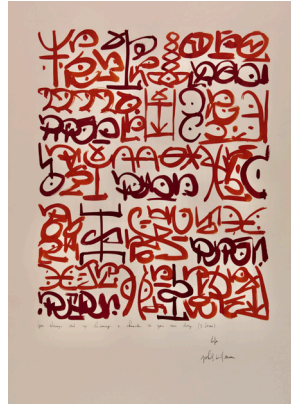

LIFE
41" x 29"