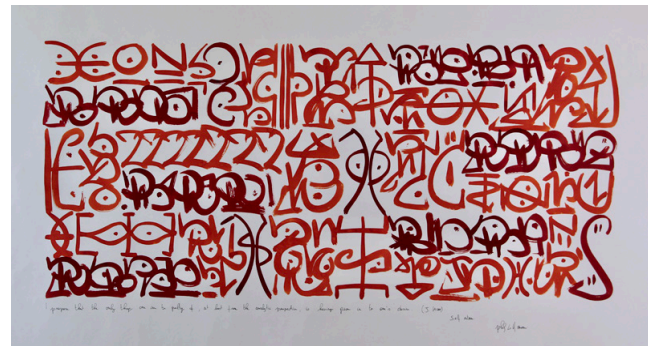

Gallery: 522 West 23rd Street, Chelsea, New York,

INTROSPECTION 41" x 29"

FEEDBACK 40.50" x 29.70"

THE QUEST 40.50" x 29.70

THE ILLUSION 40.50" x 29.70"

SENSE 41" x 29"

MISUNDERSTANDING 40.50" x 29.70"

SELF ESTEEM 58" x 31"