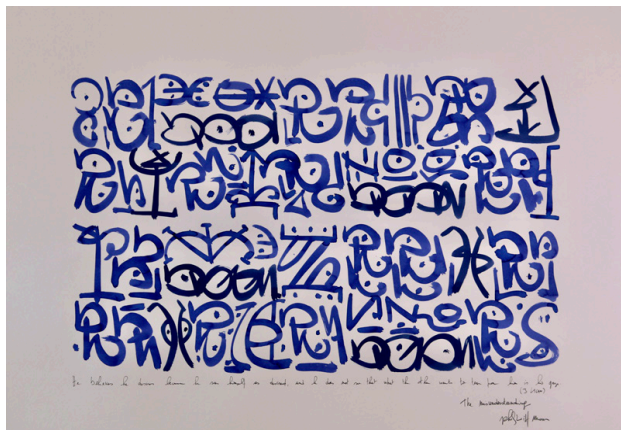

Gallery: 522 West 23rd Street, Chelsea, New York,

INTROSPECTION 41" x 29"

FEEDBACK 40.50" x 29.70"

THE QUEST 40.50" x 29.70

THE ILLUSION 40.50" x 29.70"

SENSE 41" x 29"

MISUNDERSTANDING 40.50" x 29.70"

SELF ESTEEM 58" x 31"