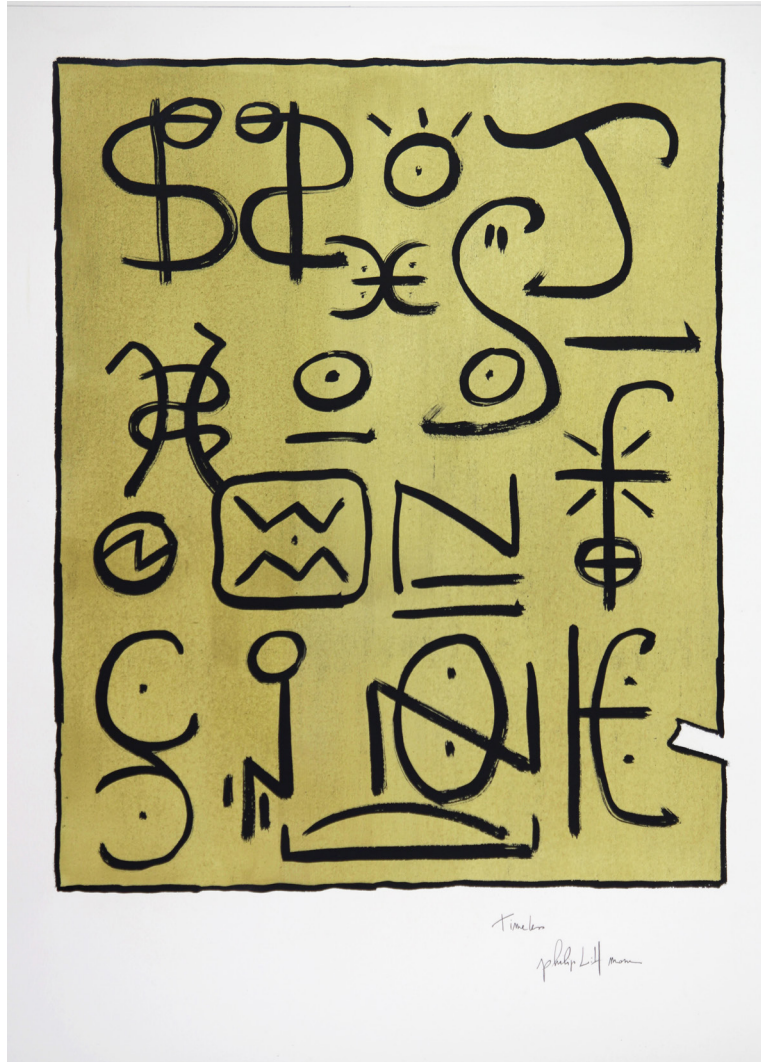

STAGGERED

Philip Wittmann - 2021  
29"x23.6", unframed  
Ink on paper

TASTELESS

Philip Wittmann - 2021  
29"x23.6", unframed  
Ink on paper

TIMELESS

Philip Wittmann - 2022  
29"x23.6", unframed  
Ink on paper