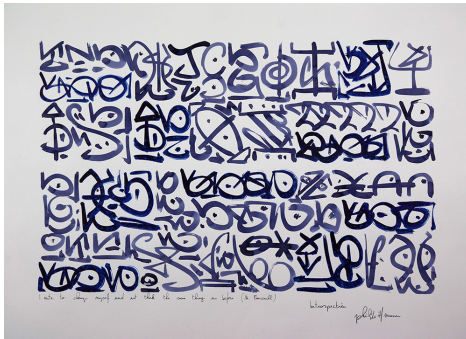

INTROSPECTION 41" x 29"