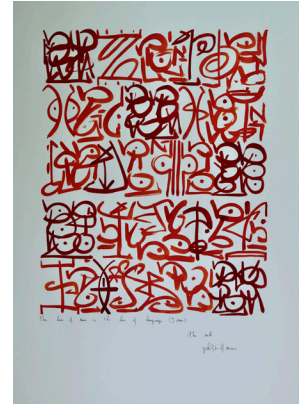

Gallery: 522 West 23rd Street, Chelsea, New York,

RISK  
40.50" x 28.70"

LIFE  
41" x 29"

MIND AND BODY  
40.50" x 28.70"

THE RULE  
29" x 41"

INVISIBLE  
20" x 20"

RE-INVENTION  
20" x 20"

WILLINGNESS  
20" x 20"