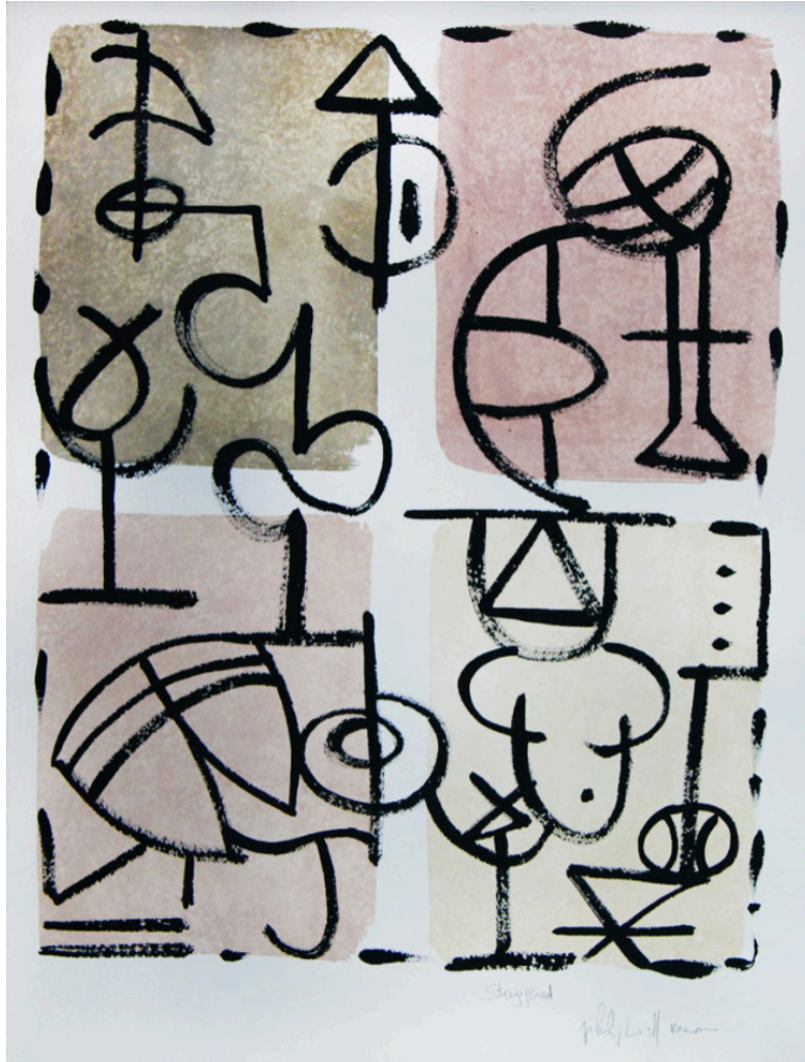

THE INCOMPATIBLE DESIRE

Philip Wittmann - 2022  
30.5" x 40.5", framed  
Ink on paper

IRREVERSIBLE

Philip Wittmann - 2021  
29"x23.6", unframed  
Ink on paper

CONTRADICTION

Philip Wittmann - 2021  
29"x23.6", unframed  
Ink on paper