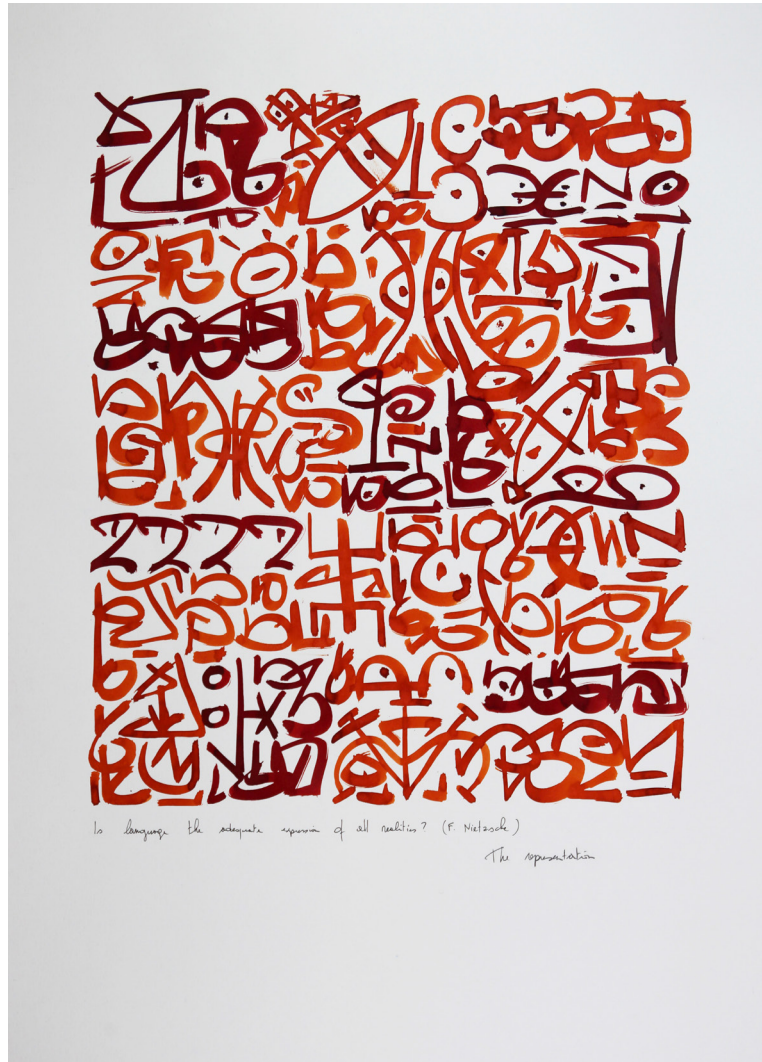

THE REPRESENTATION

Philip Wittmann - 2022
43" x 31.5", framed
Ink on paper