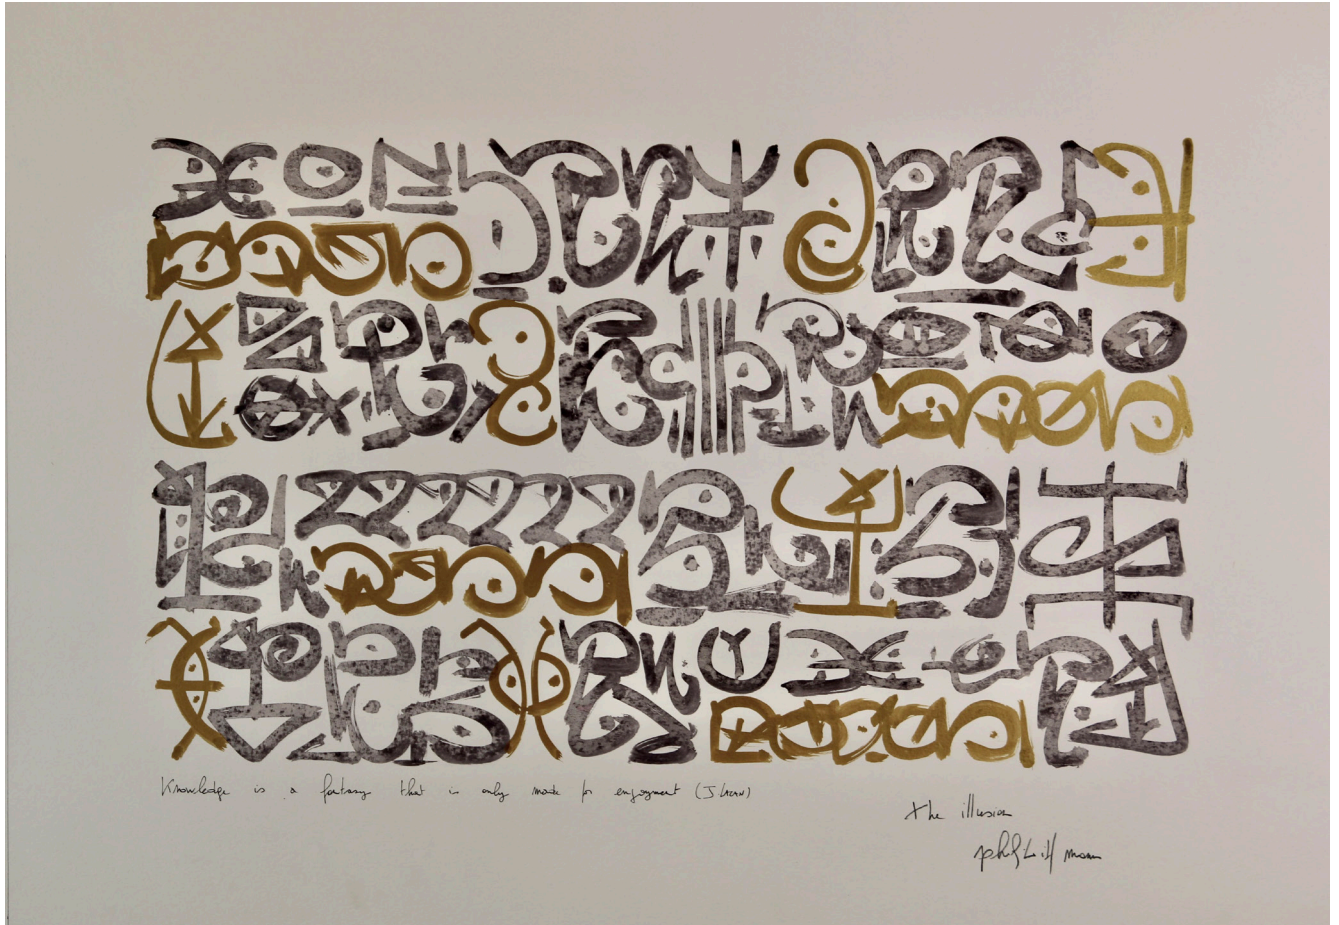

THE ILLUSION

Philip Wittmann - 2023
40.50" x 29.70", framed
Ink on paper

Nicolas Auvray Gallery - New York - Paris

nicolasauvraygallery.com / contact@nicolasauvraygallery.com / + 1 917 340 3639 (USA)

Gallery: 522 West 23rd Street, Chelsea, New York,