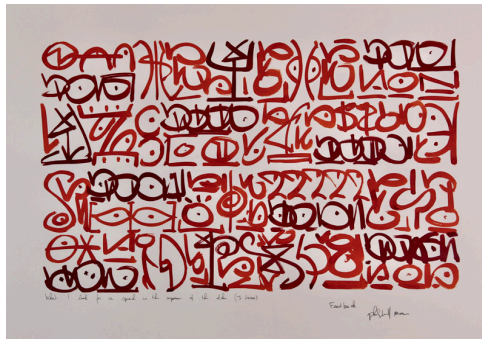

FEEDBACK 40.50" x 29.70"