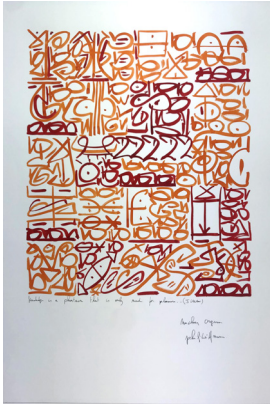

NUCLEAR ORGASM
29" x 42"