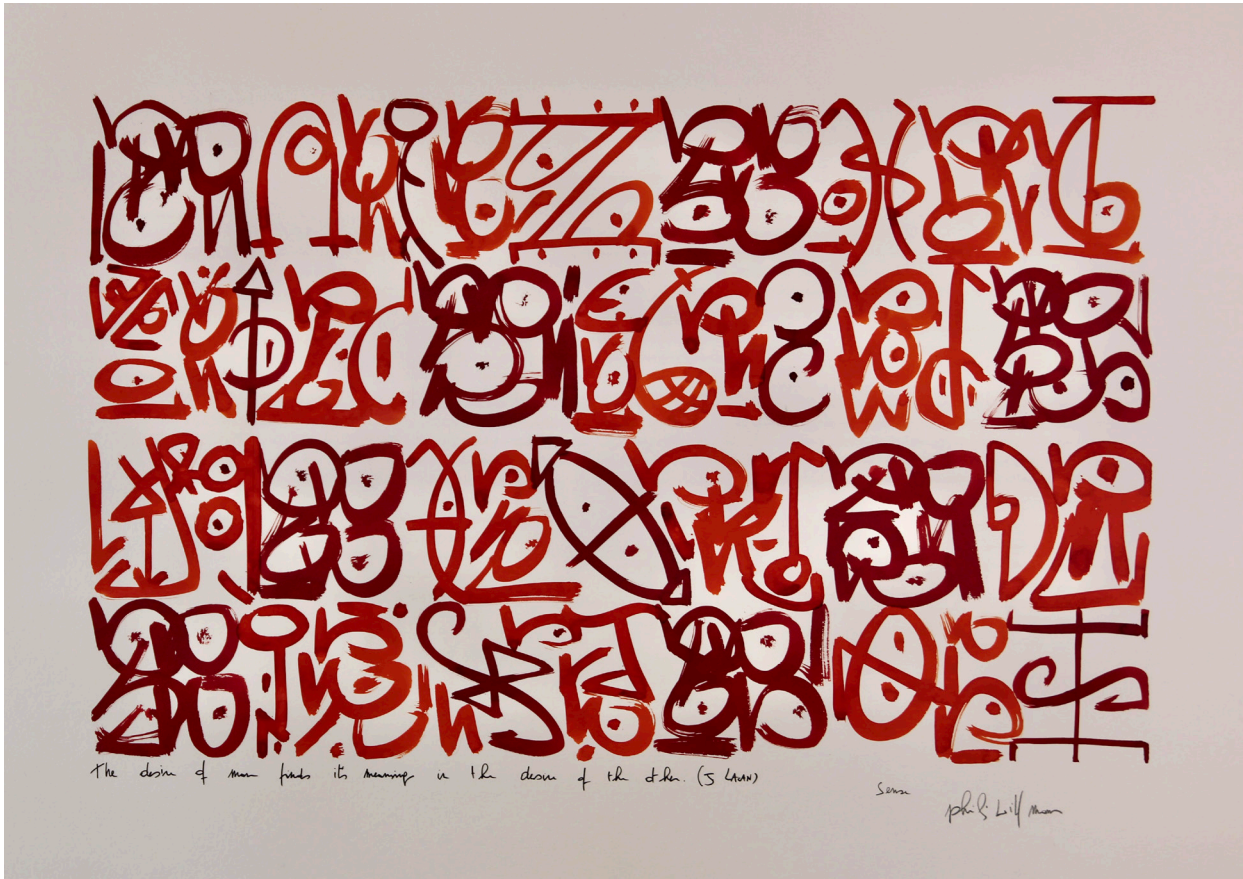

SENSE

Philip Wittmann - 2023

41" x 29.", framed

Ink on paper

Nicolas Auvray Gallery - New York - Paris

nicolasauvraygallery.com / contact@nicolasauvraygallery.com / +1 917 340 3639 (USA)

Gallery: 522 West 23rd Street, Chelsea, New York,