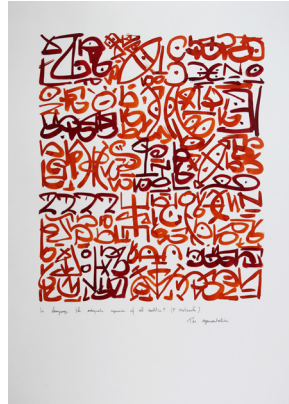

THE REPRESENTATION
29" x 42"