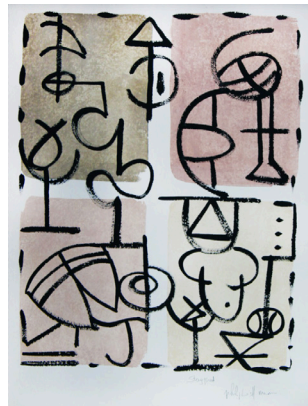

NUCLEAR ORGASM  
29" x 42"

THE REPRESENTATION  
29" x 42"

THE INCOMPATIBLE DESIRE  
29" x 42"

IRREVERSIBLE  
29" x 42"

CONTRADICTION  
27" x 21"

STAGGERED  
27" x 21"

TASTELESS  
27" x 21"

TIMELESS  
29" x 42"