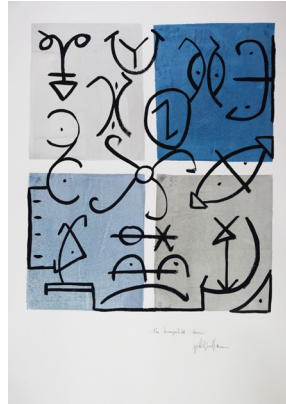

NUCLEAR ORGASM  
29" x 42"

THE REPRESENTATION  
29" x 42"

THE INCOMPATIBLE DESIRE  
29" x 42"

IRREVERSIBLE  
29" x 42"

CONTRADICTION  
27" x 21"

STAGGERED  
27" x 21"

TASTELESS  
27" x 21"

TIMELESS  
29" x 42"