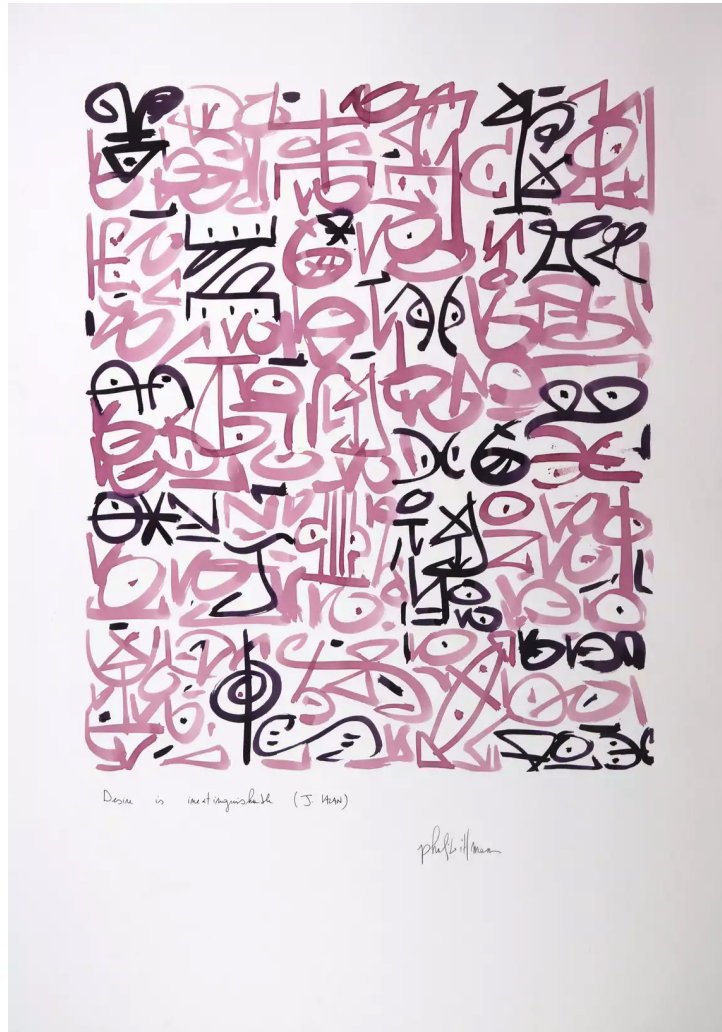

DESIRE IS INEXTINGUISHABLE

Philip Wittmann - 2023
40.50" x 28.70", framed
Ink on paper