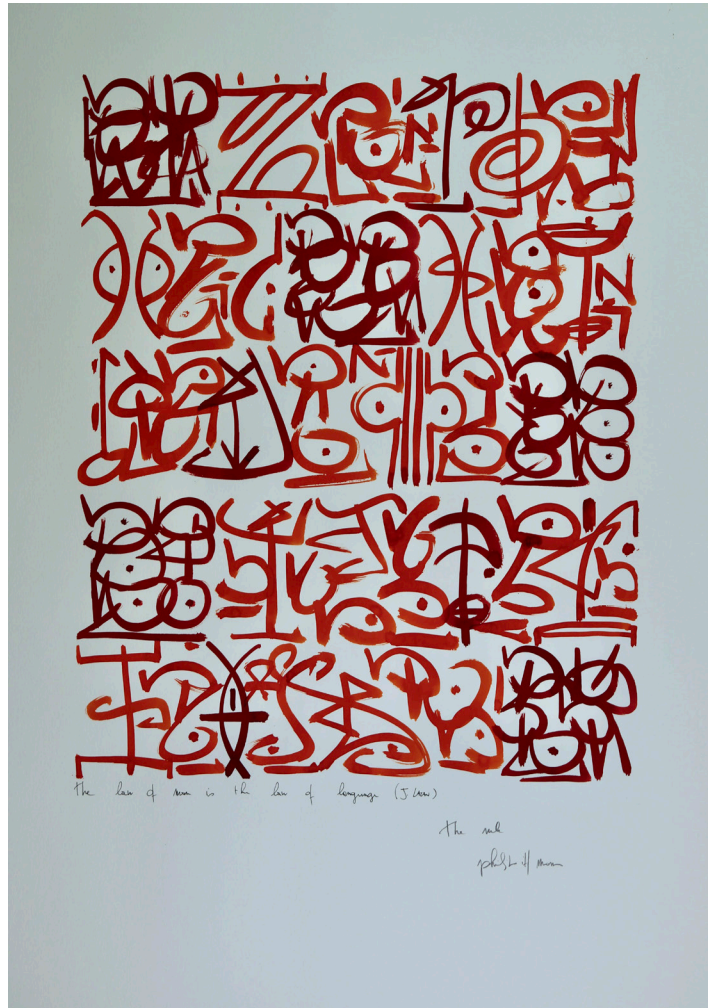

THE RULE

Philip Wittmann - 2023

29" x 41", framed

Ink on paper

Nicolas Auvray Gallery - New York - Paris

nicolasauvraygallery.com / contact@nicolasauvraygallery.com / + 1 917 340 3639 (USA)

Gallery: 522 West 23rd Street, Chelsea, New York,