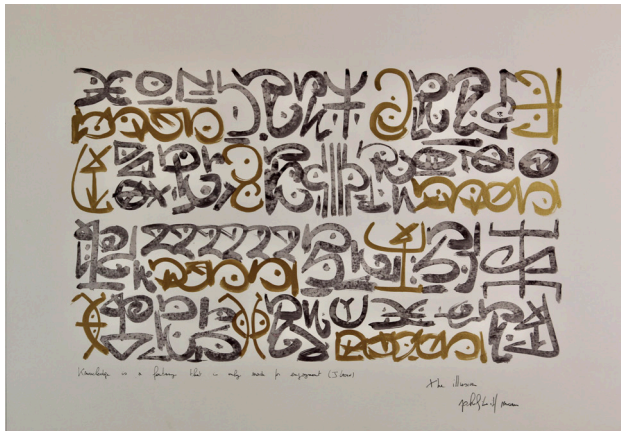

Gallery: 522 West 23rd Street, Chelsea, New York,

INTROSPECTION 41" x 29"

FEEDBACK 40.50" x 29.70"

THE QUEST 40.50" x 29.70

THE ILLUSION 40.50" x 29.70"

SENSE 41" x 29"

MISUNDERSTANDING 40.50" x 29.70"

SELF ESTEEM 58" x 31"