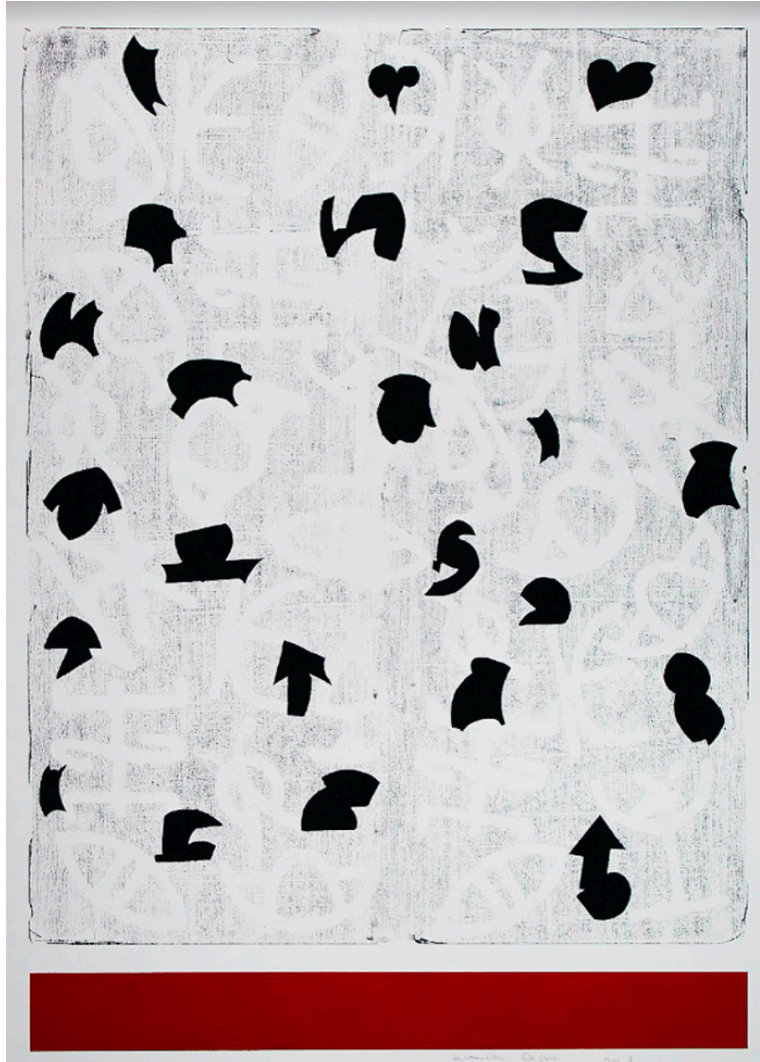

UNCOUNSCIOUS DESIRE

Philip Wittmann - 2022
30.5" x 40.55", framed
Ink on paper