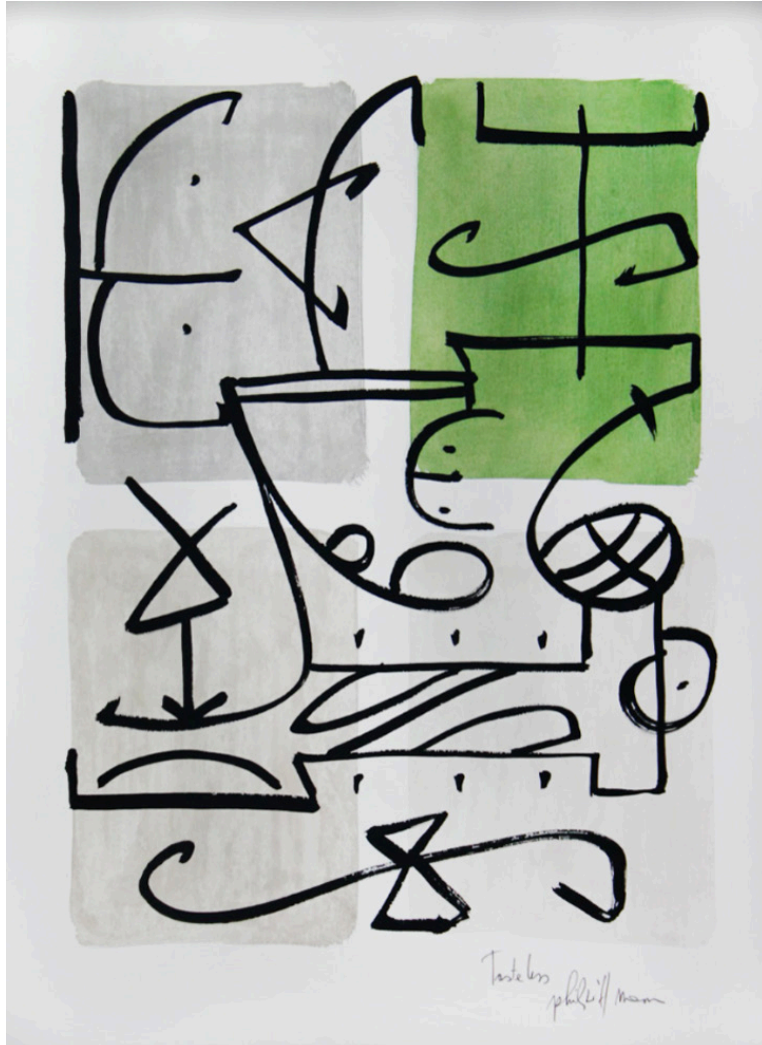

TASTELESS

Philip Wittmann - 2021
29"x23.6", unframed
Ink on paper