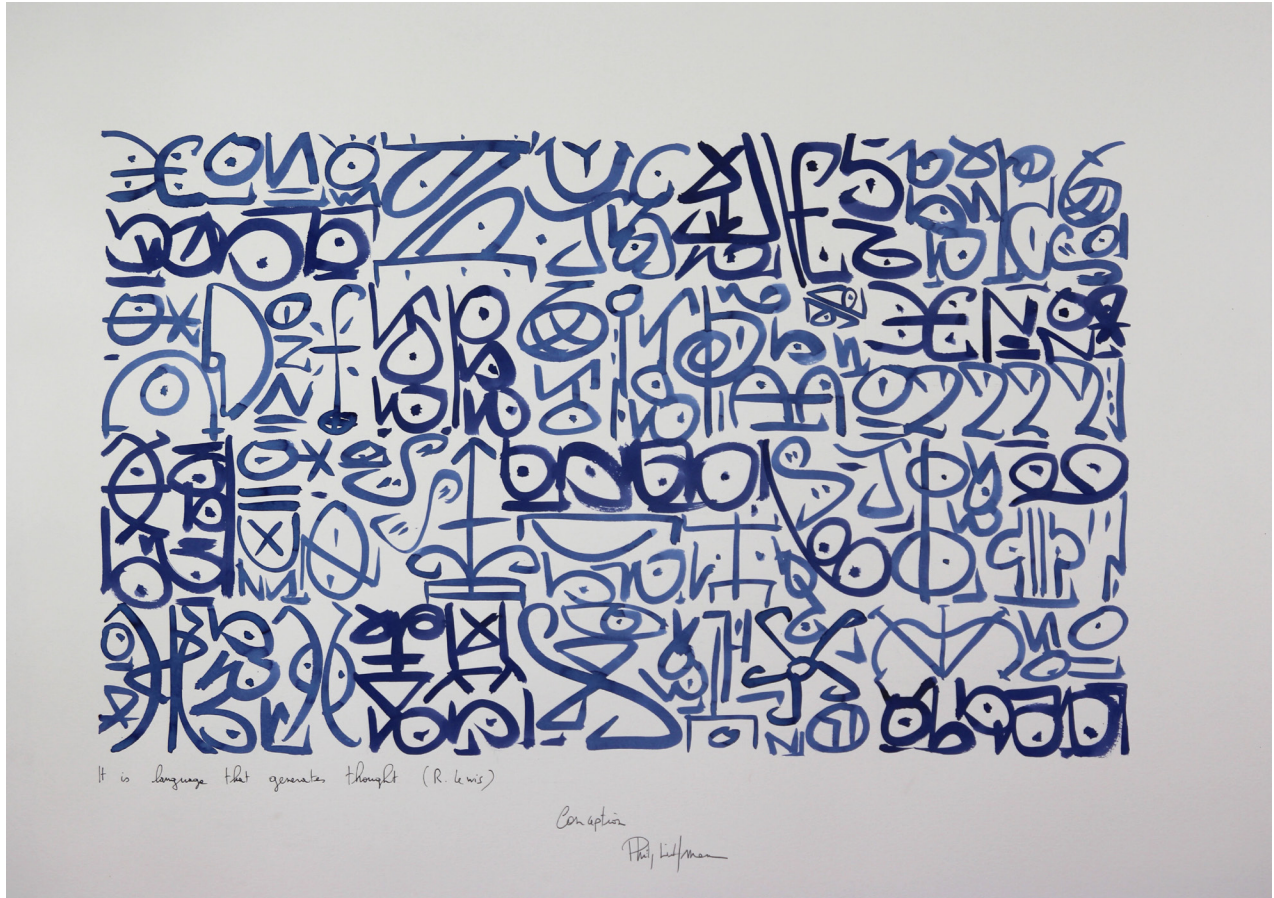

CONCEPTION

Philip Wittmann - 2022
30.5" x 40.5", framed
Ink on paper

Nicolas Auvray Gallery - New York - Paris

nicolasauvraygallery.com / contact@nicolasauvraygallery.com / + 1 917 340 3639 (USA)

Gallery: 522 West 23rd Street, Chelsea, New York,