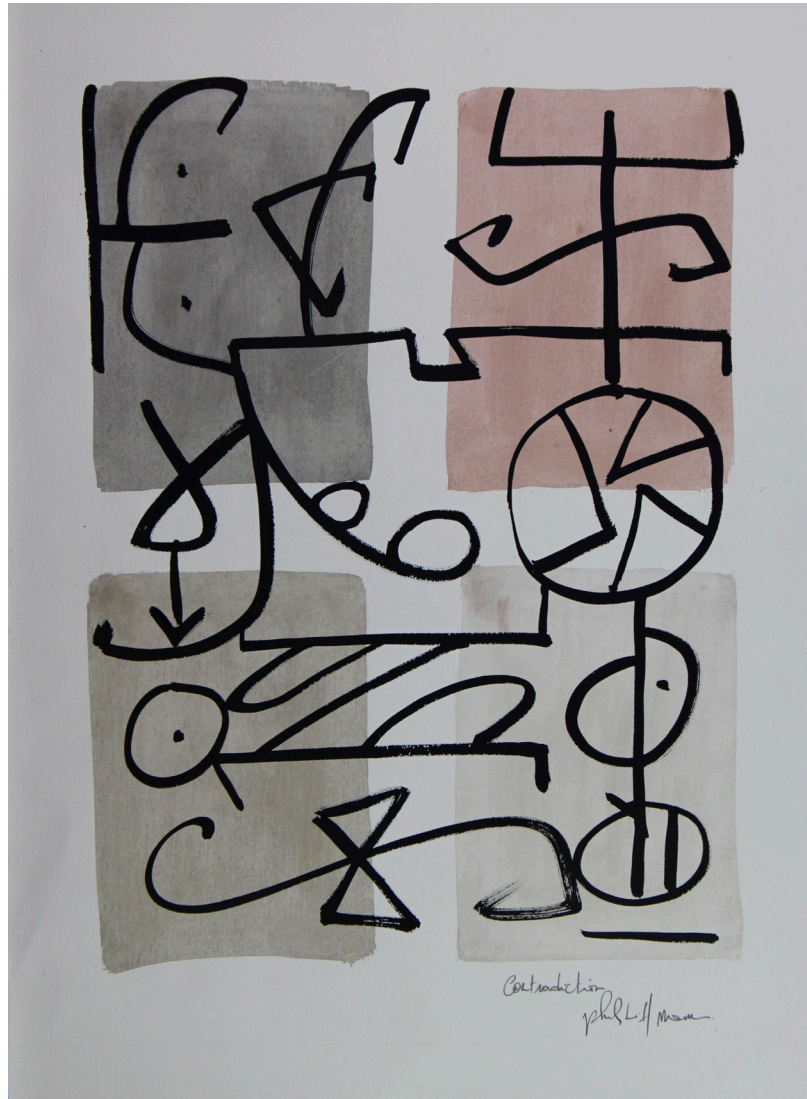

THE INCOMPATIBLE DESIRE

Philip Wittmann - 2022  
30.5" x 40.5", framed  
Ink on paper

IRREVERSIBLE

Philip Wittmann - 2021  
29"x23.6", unframed  
Ink on paper

CONTRADICTION

Philip Wittmann - 2021  
29"x23.6", unframed  
Ink on paper