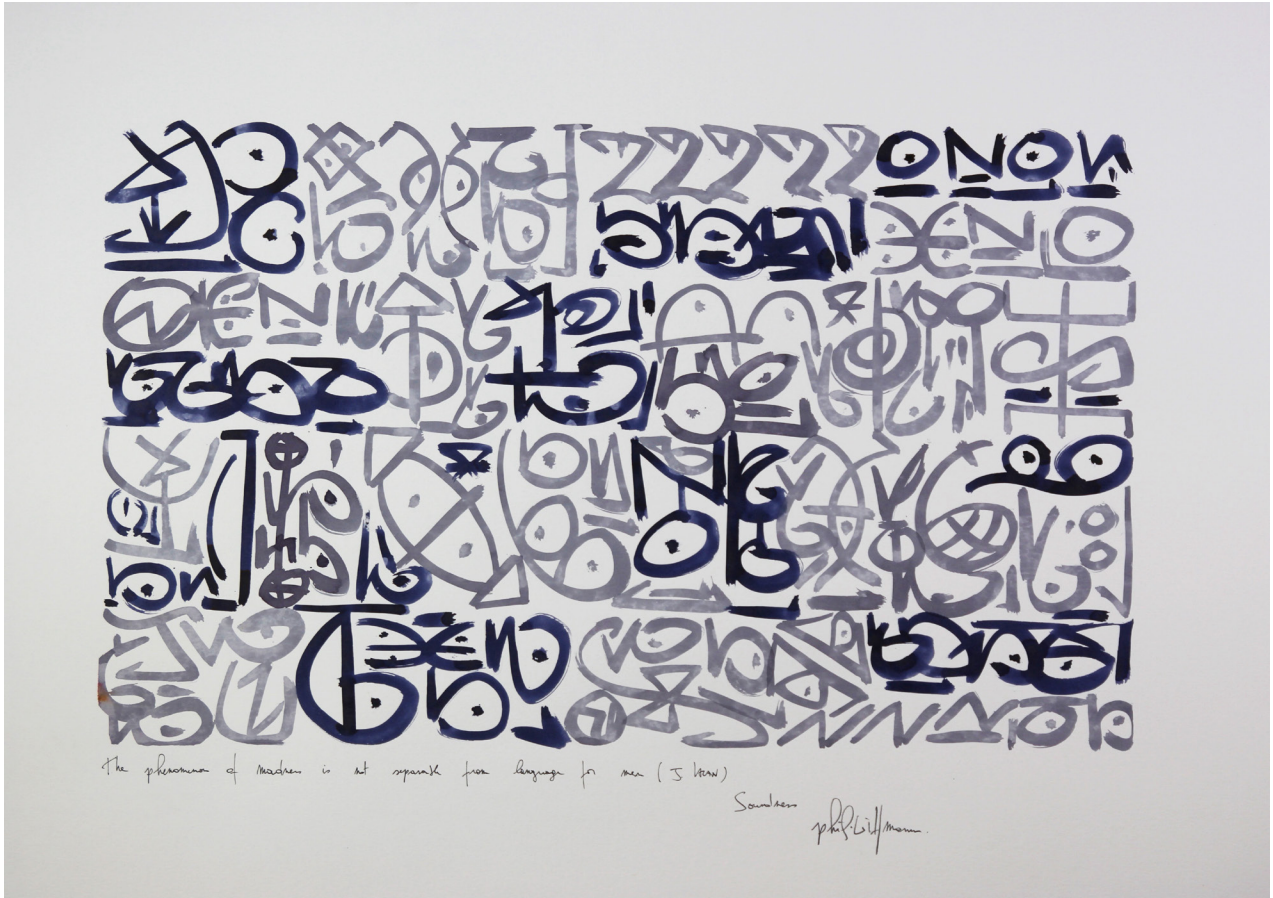

SOUNDNESS

Philip Wittmann - 2022
30.5" x 40.5", framed
Ink on paper

Nicolas Auvray Gallery - New York - Paris

nicolasauvraygallery.com / contact@nicolasauvraygallery.com / + 1 917 340 3639 (USA)

Gallery: 522 West 23rd Street, Chelsea, New York,