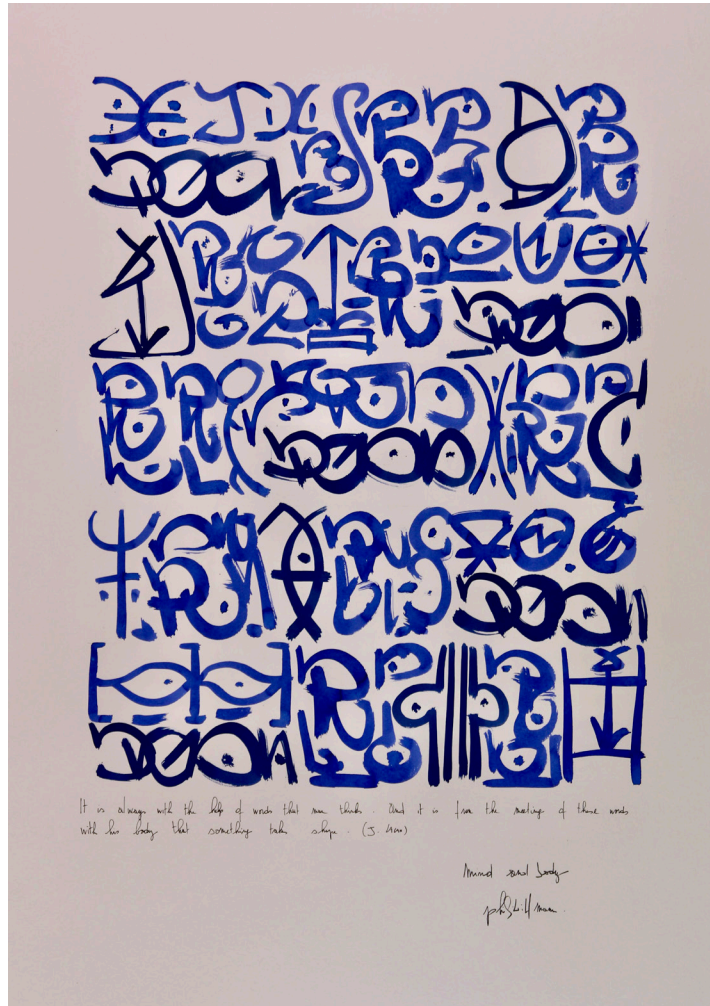

MIND AND BODY

Philip Wittmann - 2023
40.50" x 28.70", framed
Ink on paper

Nicolas Auvray Gallery - New York - Paris

nicolasauvraygallery.com / contact@nicolasauvraygallery.com / + 1 917 340 3639 (USA)

Gallery: 522 West 23rd Street, Chelsea, New York,