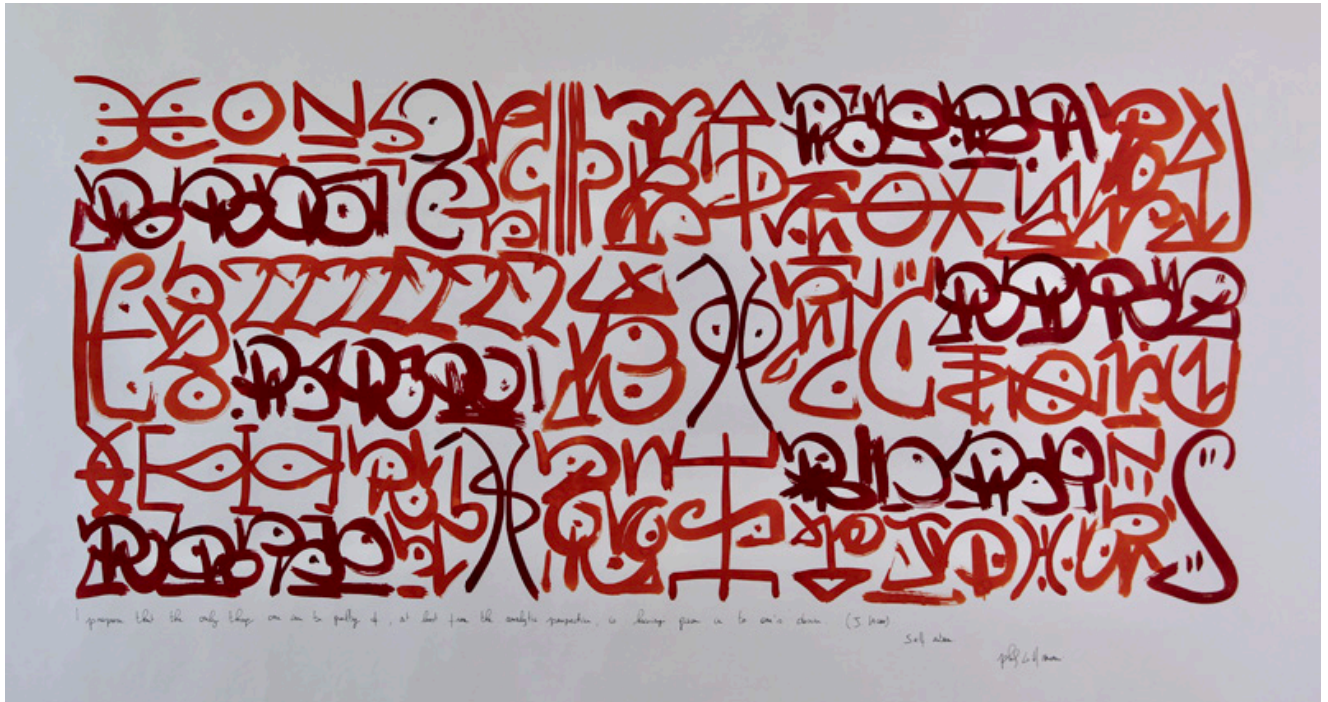

SELF ESTEEM

Philip Wittmann - 2023

58" x 31", framed

Ink on paper

Nicolas Auvray Gallery - New York - Paris

nicolasauvraygallery.com / contact@nicolasauvraygallery.com / + 1 917 340 3639 (USA)

Gallery: 522 West 23rd Street, Chelsea, New York,