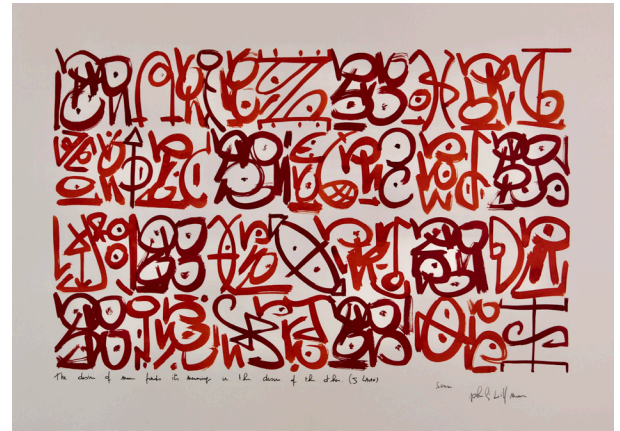

Gallery: 522 West 23rd Street, Chelsea, New York,

INTROSPECTION 41" x 29"

FEEDBACK 40.50" x 29.70"

THE QUEST 40.50" x 29.70

THE ILLUSION 40.50" x 29.70"

SENSE 41" x 29"

MISUNDERSTANDING 40.50" x 29.70"

SELF ESTEEM 58" x 31"