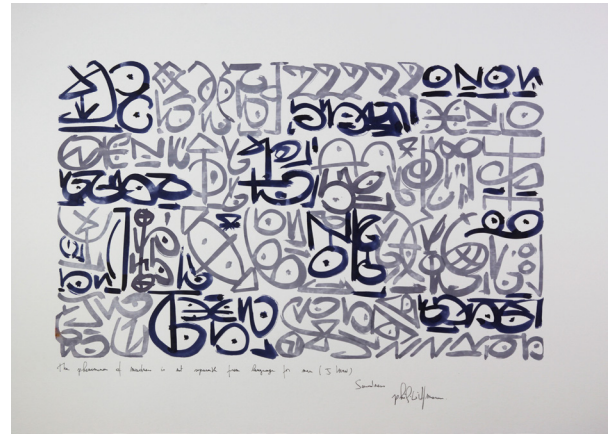

SOUNDNESS 41" x 29"